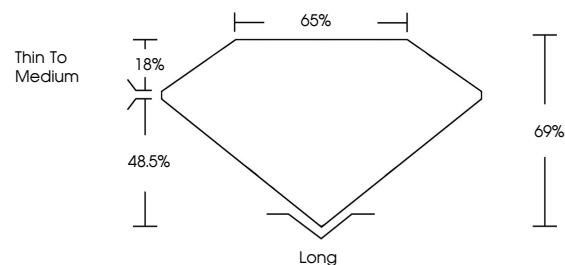

ELECTRONIC COPY

790643409
Report verification at igi.org

April 21, 2026
IGI Report Number **790643409**
Description **NATURAL DIAMOND**
Shape and Cutting Style **EMERALD CUT**
Measurements **6.55 X 4.68 X 3.23 MM**

April 21, 2026
IGI Report No 790643409
EMERALD CUT
6.55 X 4.68 X 3.23 MM
1.00 CARAT
I
Color Grade
SI 1
VERY GOOD
69%
65%
Thin To Medium
Long
EXCELLENT
EXCELLENT
NONE
(IGI) 790643409

DIAMOND REPORT

April 21, 2026
IGI Report Number **790643409**
Description **NATURAL DIAMOND**
Shape and Cutting Style **EMERALD CUT**
Measurements **6.55 X 4.68 X 3.23 MM**

GRADING RESULTS

Carat Weight **1.00 CARAT**
Color Grade **I**
Clarity Grade **SI 1**
Cut Grade **VERY GOOD**

ADDITIONAL GRADING INFORMATION

Polish **EXCELLENT**
Symmetry **EXCELLENT**
Fluorescence **NONE**
Inscription(s) **(IGI) 790643409**

PROPORTIONS

Sample Image Used

CLARITY CHARACTERISTICS

KEY TO SYMBOLS

Red symbols indicate internal characteristics.
Green symbols indicate external characteristics.

COLOR

D - F	G - J	K - M	N - R	S - Z	FANCY
Colorless	Near Colorless	Slightly Tinted	Very Light Color	Light Color	