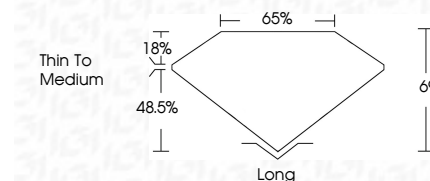

ELECTRONIC COPY

790643409
Report verification at igi.org

April 21, 2026
IGI Report Number **790643409**
Description **NATURAL DIAMOND**
Shape and Cutting Style **EMERALD CUT**
Measurements **6.55 X 4.68 X 3.23 MM**

GRADING RESULTS

Carat Weight **1.00 CARAT**
Color Grade **I**
Clarity Grade **SI 1**
Cut Grade **VERY GOOD**

ADDITIONAL GRADING INFORMATION

Polish **EXCELLENT**
Symmetry **EXCELLENT**
Fluorescence **NONE**
Inscription(s) **(IGI) 790643409**

April 21, 2026
IGI Report No 790643409
EMERALD CUT
6.55 X 4.68 X 3.23 MM
1.00 CARAT
I
Color Grade
SI 1
VERY GOOD
69%
65%
Thin To Medium
Long
EXCELLENT
EXCELLENT
NONE
(IGI) 790643409

DIAMOND REPORT

April 21, 2026
IGI Report Number **790643409**
Description **NATURAL DIAMOND**
Shape and Cutting Style **EMERALD CUT**
Measurements **6.55 X 4.68 X 3.23 MM**