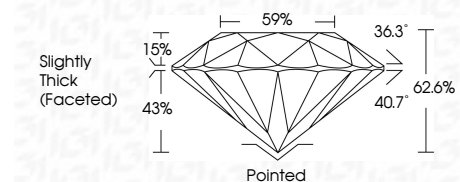

**ELECTRONIC COPY**

790611201  
Report verification at [igi.org](http://igi.org)

April 15, 2026  
IGI Report Number **790611201**  
Description **NATURAL DIAMOND**  
Shape and Cutting Style **ROUND BRILLIANT**  
Measurements **7.96 - 8.03 X 5.01 MM**

**GRADING RESULTS**

Carat Weight **2.03 CARATS**  
Color Grade **I**  
Clarity Grade **VS 1**  
Cut Grade **EXCELLENT**

**ADDITIONAL GRADING INFORMATION**

Polish **EXCELLENT**  
Symmetry **EXCELLENT**  
Fluorescence **SLIGHT**  
Inscription(s) **IGI 790611201**

April 15, 2026  
IGI Report No 790611201  
**ROUND BRILLIANT**  
2.03 CARATS  
I  
VS 1  
EXCELLENT  
7.96 - 8.03 X 5.01 MM  
62.6%  
59%  
Slightly Thick (Faceted)  
Pointed  
EXCELLENT  
EXCELLENT  
SLIGHT  
IGI 790611201

Carat Weight **2.03 CARATS**  
Color Grade **I**  
Clarity Grade **VS 1**  
Cut Grade **EXCELLENT**

**ADDITIONAL GRADING INFORMATION**

Polish **EXCELLENT**  
Symmetry **EXCELLENT**  
Fluorescence **SLIGHT**  
Inscription(s) **IGI 790611201**