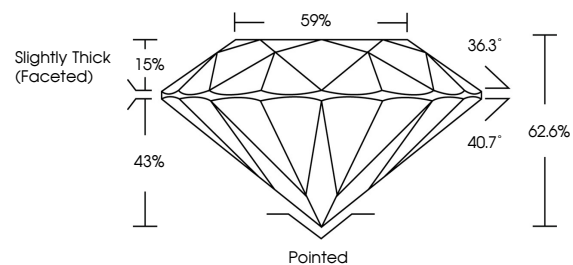

**GRADING RESULTS**

Carat Weight **2.03 CARATS**  
Color Grade **I**  
Clarity Grade **VS 1**  
Cut Grade **EXCELLENT**

**ADDITIONAL GRADING INFORMATION**

Polish **EXCELLENT**  
Symmetry **EXCELLENT**  
Fluorescence **SLIGHT**  
Inscription(s) **IGI 790611201**

**DIAMOND REPORT**

April 15, 2026  
IGI Report Number **790611201**  
Description **NATURAL DIAMOND**  
Shape and Cutting Style **ROUND BRILLIANT**  
Measurements **7.96 - 8.03 X 5.01 MM**

**GRADING RESULTS**

Carat Weight **2.03 CARATS**  
Color Grade **I**  
Clarity Grade **VS 1**  
Cut Grade **EXCELLENT**

**ADDITIONAL GRADING INFORMATION**

Polish **EXCELLENT**  
Symmetry **EXCELLENT**  
Fluorescence **SLIGHT**  
Inscription(s) **IGI 790611201**

**PROPORTIONS**

Sample Image Used

**CLARITY CHARACTERISTICS**

**KEY TO SYMBOLS**

Red symbols indicate internal characteristics.  
Green symbols indicate external characteristics.

**COLOR**

| D - F     | G - J          | K - M           | N - R            | S - Z       | FANCY |
|-----------|----------------|-----------------|------------------|-------------|-------|
| Colorless | Near Colorless | Slightly Tinted | Very Light Color | Light Color |       |