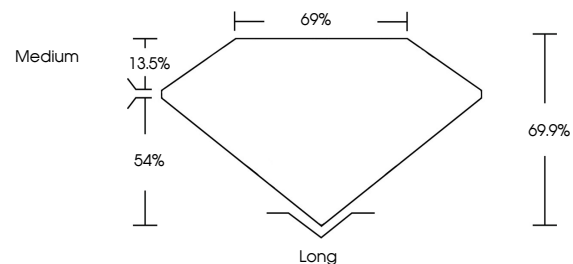

ELECTRONIC COPY

789604273
Report verification at igi.org

June 11, 2026
IGI Report Number **789604273**
Description **NATURAL DIAMOND**
Shape and Cutting Style **EMERALD CUT**
Measurements **6.63 X 4.78 X 3.34 MM**
GRADING RESULTS
Carat Weight **1.01 CARAT**
Color Grade **H**
Clarity Grade **VS 1**
Cut Grade **VERY GOOD**

DIAMOND REPORT

June 11, 2026
IGI Report Number **789604273**
Description **NATURAL DIAMOND**
Shape and Cutting Style **EMERALD CUT**
Measurements **6.63 X 4.78 X 3.34 MM**

GRADING RESULTS

Carat Weight **1.01 CARAT**
Color Grade **H**
Clarity Grade **VS 1**
Cut Grade **VERY GOOD**

ADDITIONAL GRADING INFORMATION

Polish **EXCELLENT**
Symmetry **EXCELLENT**
Fluorescence **NONE**
Inscription(s) **789604273**

PROPORTIONS

Sample Image Used

CLARITY CHARACTERISTICS

KEY TO SYMBOLS

Red symbols indicate internal characteristics.
Green symbols indicate external characteristics.

ADDITIONAL GRADING INFORMATION

Polish **EXCELLENT**
Symmetry **EXCELLENT**
Fluorescence **NONE**
Inscription(s) **789604273**

June 11, 2026
IGI Report No. 789604273
EMERALD CUT
6.63 X 4.78 X 3.34 MM
1.01 CARAT
H
Color Grade
VS 1
VERY GOOD
69.9%
69%
Medium
Long
EXCELLENT
EXCELLENT
NONE
NONE
789604273