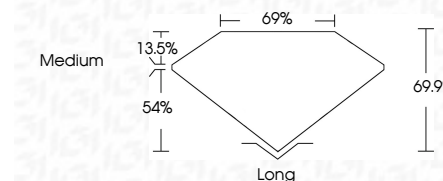

ELECTRONIC COPY

789604273
Report verification at igi.org

June 11, 2026
IGI Report Number **789604273**
Description **NATURAL DIAMOND**
Shape and Cutting Style **EMERALD CUT**
Measurements **6.63 X 4.78 X 3.34 MM**
GRADING RESULTS
Carat Weight **1.01 CARAT**
Color Grade **H**
Clarity Grade **VS 1**
Cut Grade **VERY GOOD**

DIAMOND REPORT

June 11, 2026
IGI Report Number **789604273**
Description **NATURAL DIAMOND**
Shape and Cutting Style **EMERALD CUT**
Measurements **6.63 X 4.78 X 3.34 MM**

GRADING RESULTS

Carat Weight **1.01 CARAT**
Color Grade **H**
Clarity Grade **VS 1**
Cut Grade **VERY GOOD**

ADDITIONAL GRADING INFORMATION

Polish **EXCELLENT**
Symmetry **EXCELLENT**
Fluorescence **NONE**
Inscription(s) **789604273**

PROPORTIONS

Sample Image Used

CLARITY CHARACTERISTICS

KEY TO SYMBOLS

Red symbols indicate internal characteristics.
Green symbols indicate external characteristics.

ADDITIONAL GRADING INFORMATION

Polish **EXCELLENT**
Symmetry **EXCELLENT**
Fluorescence **NONE**
Inscription(s) **789604273**

June 11, 2026
IGI Report No. 789604273
EMERALD CUT
6.63 X 4.78 X 3.34 MM
1.01 CARAT
H
Color Grade
VS 1
VERY GOOD
69.9%
69%
Medium
Long
EXCELLENT
EXCELLENT
NONE
NONE
789604273