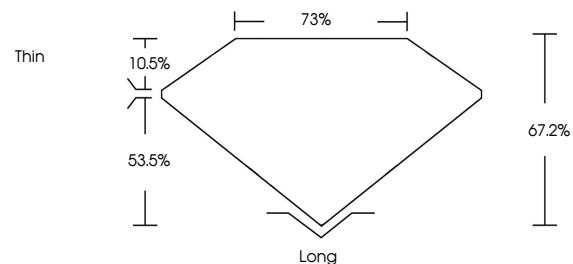

GRADING RESULTS

Carat Weight **1.01 CARAT**
Color Grade **H**
Clarity Grade **VS 1**
Cut Grade **VERY GOOD**

ADDITIONAL GRADING INFORMATION

Polish **EXCELLENT**
Symmetry **EXCELLENT**
Fluorescence **NONE**
Inscription(s) **IGI 789604236**

IGI

May 18, 2026
IGI Report No. 789604236
EMERALD CUT
1.01 CARAT H
6.71 X 4.75 X 3.19 MM
Color Grade VS 1
Cut Grade VERY GOOD
Depth 67.2%
Table 73%
Girdle Thin
Long EXCELLENT
Polish EXCELLENT
Symmetry EXCELLENT
Fluorescence NONE
Inscriptions(s) IGI 789604236

DIAMOND REPORT

May 18, 2026
IGI Report Number **789604236**
Description **NATURAL DIAMOND**
Shape and Cutting Style **EMERALD CUT**
Measurements **6.71 X 4.75 X 3.19 MM**

GRADING RESULTS

Carat Weight **1.01 CARAT**
Color Grade **H**
Clarity Grade **VS 1**
Cut Grade **VERY GOOD**

ADDITIONAL GRADING INFORMATION

Polish **EXCELLENT**
Symmetry **EXCELLENT**
Fluorescence **NONE**
Inscription(s) **IGI 789604236**

PROPORTIONS

Sample Image Used

CLARITY CHARACTERISTICS

KEY TO SYMBOLS

Red symbols indicate internal characteristics.
Green symbols indicate external characteristics.