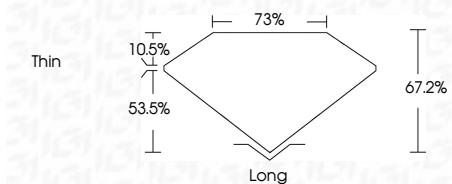

ELECTRONIC COPY

789604236
Report verification at igi.org

May 18, 2026
IGI Report Number **789604236**
Description **NATURAL DIAMOND**
Shape and Cutting Style **EMERALD CUT**
Measurements **6.71 X 4.75 X 3.19 MM**

GRADING RESULTS

Carat Weight **1.01 CARAT**
Color Grade **H**
Clarity Grade **VS 1**
Cut Grade **VERY GOOD**

ADDITIONAL GRADING INFORMATION

Polish **EXCELLENT**
Symmetry **EXCELLENT**
Fluorescence **NONE**
Inscription(s) **IGI 789604236**

IGI

May 18, 2026
IGI Report No. 789604236
EMERALD CUT
1.01 CARAT H
6.71 X 4.75 X 3.19 MM
Color Grade VS 1
Cut Grade VERY GOOD
Depth 67.2%
Table 73%
Girdle Thin
Long EXCELLENT
Polish EXCELLENT
Symmetry EXCELLENT
Fluorescence NONE
Inscriptions(s) IGI 789604236

DIAMOND REPORT

May 18, 2026
IGI Report Number **789604236**
Description **NATURAL DIAMOND**
Shape and Cutting Style **EMERALD CUT**
Measurements **6.71 X 4.75 X 3.19 MM**

GRADING RESULTS

Carat Weight **1.01 CARAT**
Color Grade **H**
Clarity Grade **VS 1**
Cut Grade **VERY GOOD**