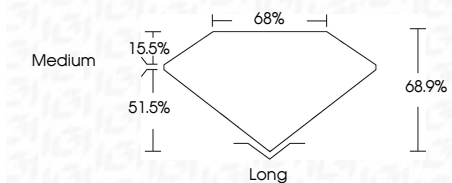

ELECTRONIC COPY

789604232
Report verification at igi.org

May 18, 2026
IGI Report Number **789604232**
Description **NATURAL DIAMOND**
Shape and Cutting Style **EMERALD CUT**
Measurements **6.63 X 4.79 X 3.30 MM**

GRADING RESULTS

Carat Weight **1.02 CARAT**
Color Grade **H**
Clarity Grade **VS 1**
Cut Grade **VERY GOOD**

ADDITIONAL GRADING INFORMATION

Polish **EXCELLENT**
Symmetry **EXCELLENT**
Fluorescence **NONE**
Inscription(s) **(IGI) 789604232**

IGI

May 18, 2026
IGI Report No 789604232
EMERALD CUT
6.63 X 4.79 X 3.30 MM
1.02 CARAT
H
Color Grade
Color Grade
VS 1
VERY GOOD
68.9%
68%
Medium
Long
EXCELLENT
EXCELLENT
NONE
NONE
(IGI) 789604232

DIAMOND REPORT

May 18, 2026
IGI Report Number **789604232**
Description **NATURAL DIAMOND**
Shape and Cutting Style **EMERALD CUT**
Measurements **6.63 X 4.79 X 3.30 MM**

GRADING RESULTS

Carat Weight **1.02 CARAT**
Color Grade **H**
Clarity Grade **VS 1**
Cut Grade **VERY GOOD**