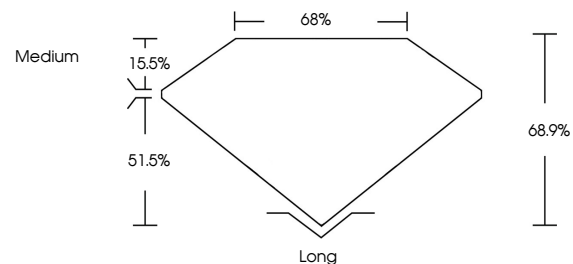

GRADING RESULTS

Carat Weight **1.02 CARAT**
Color Grade **H**
Clarity Grade **VS 1**
Cut Grade **VERY GOOD**

ADDITIONAL GRADING INFORMATION

Polish **EXCELLENT**
Symmetry **EXCELLENT**
Fluorescence **NONE**
Inscription(s) **(IGI) 789604232**

IGI

May 18, 2026
IGI Report No 789604232
EMERALD CUT
6.63 X 4.79 X 3.30 MM
1.02 CARAT
H
Color Grade
Color Grade
VS 1
VERY GOOD
68.9%
68%
Medium
Long
EXCELLENT
EXCELLENT
NONE
NONE
(IGI) 789604232

DIAMOND REPORT

May 18, 2026
IGI Report Number **789604232**
Description **NATURAL DIAMOND**
Shape and Cutting Style **EMERALD CUT**
Measurements **6.63 X 4.79 X 3.30 MM**

GRADING RESULTS

Carat Weight **1.02 CARAT**
Color Grade **H**
Clarity Grade **VS 1**
Cut Grade **VERY GOOD**

ADDITIONAL GRADING INFORMATION

Polish **EXCELLENT**
Symmetry **EXCELLENT**
Fluorescence **NONE**
Inscription(s) **(IGI) 789604232**

PROPORTIONS

Sample Image Used

CLARITY CHARACTERISTICS

KEY TO SYMBOLS

Red symbols indicate internal characteristics.
Green symbols indicate external characteristics.