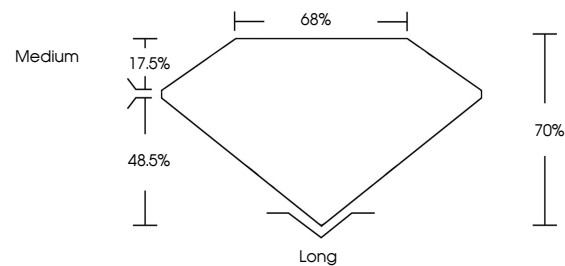

ELECTRONIC COPY

789604140
Report verification at igi.org

April 13, 2026
IGI Report Number **789604140**
Description **NATURAL DIAMOND**
Shape and Cutting Style **EMERALD CUT**
Measurements **7.40 X 5.36 X 3.75 MM**

GRADING RESULTS

Carat Weight **1.50 CARAT**
Color Grade **G**
Clarity Grade **VVS 1**
Cut Grade **VERY GOOD**

ADDITIONAL GRADING INFORMATION

Polish **EXCELLENT**
Symmetry **EXCELLENT**
Fluorescence **NONE**
Inscription(s) **(IGI) 789604140**

DIAMOND REPORT

April 13, 2026
IGI Report Number **789604140**
Description **NATURAL DIAMOND**
Shape and Cutting Style **EMERALD CUT**
Measurements **7.40 X 5.36 X 3.75 MM**

GRADING RESULTS

Carat Weight **1.50 CARAT**
Color Grade **G**
Clarity Grade **VVS 1**
Cut Grade **VERY GOOD**

ADDITIONAL GRADING INFORMATION

Polish **EXCELLENT**
Symmetry **EXCELLENT**
Fluorescence **NONE**
Inscription(s) **(IGI) 789604140**

PROPORTIONS

Sample Image Used

CLARITY CHARACTERISTICS

KEY TO SYMBOLS

Red symbols indicate internal characteristics.
Green symbols indicate external characteristics.