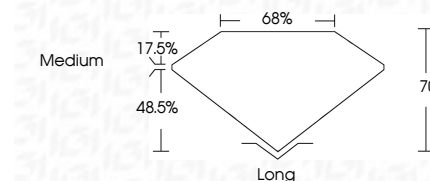

ELECTRONIC COPY

789604140
Report verification at igi.org

April 13, 2026
IGI Report Number **789604140**
Description **NATURAL DIAMOND**
Shape and Cutting Style **EMERALD CUT**
Measurements **7.40 X 5.36 X 3.75 MM**

GRADING RESULTS

Carat Weight **1.50 CARAT**
Color Grade **G**
Clarity Grade **VVS 1**
Cut Grade **VERY GOOD**

ADDITIONAL GRADING INFORMATION

Polish **EXCELLENT**
Symmetry **EXCELLENT**
Fluorescence **NONE**
Inscription(s) **(IGI) 789604140**

IGI

April 13, 2026
IGI Report No 789604140
EMERALD CUT
1.50 CARAT
Color Grade **G**
Clarity Grade **VVS 1**
Depth **70%**
Table **48%**
Girdle **Medium**
Length **EXCELLENT**
Polish **EXCELLENT**
Symmetry **EXCELLENT**
Fluorescence **NONE**
Inscriptions(s) **(IGI) 789604140**

DIAMOND REPORT

April 13, 2026
IGI Report Number **789604140**
Description **NATURAL DIAMOND**
Shape and Cutting Style **EMERALD CUT**
Measurements **7.40 X 5.36 X 3.75 MM**

GRADING RESULTS

Carat Weight **1.50 CARAT**
Color Grade **G**
Clarity Grade **VVS 1**
Cut Grade **VERY GOOD**