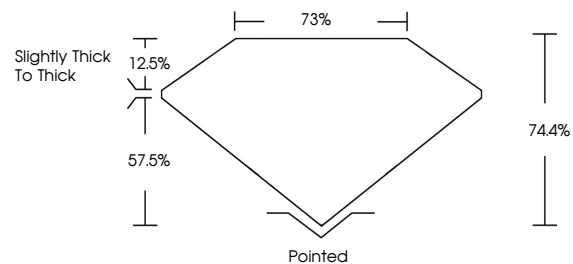

GRADING RESULTS

Carat Weight **1.01 CARAT**
Color Grade **H**
Clarity Grade **VS 1**
Cut Grade **VERY GOOD**

ADDITIONAL GRADING INFORMATION

Polish **EXCELLENT**
Symmetry **EXCELLENT**
Fluorescence **NONE**
Inscription(s) **(IGI) 789604118**

IGI

April 13, 2026
IGI Report No. 789604118
PRINCESS CUT
5.29 X 5.27 X 3.92 MM
1.01 CARAT
H
VS 1
VERY GOOD
74.4%
78%
Pointed
EXCELLENT
EXCELLENT
NONE
(IGI) 789604118

DIAMOND REPORT

April 13, 2026
IGI Report Number **789604118**
Description **NATURAL DIAMOND**
Shape and Cutting Style **PRINCESS CUT**
Measurements **5.29 X 5.27 X 3.92 MM**

PROPORTIONS

CLARITY CHARACTERISTICS

KEY TO SYMBOLS

Red symbols indicate internal characteristics.
Green symbols indicate external characteristics.

Sample Image Used

COLOR

D - F	G - J	K - M	N - R	S - Z	FANCY
Colorless	Near Colorless	Slightly Tinted	Very Light Color	Light Color	