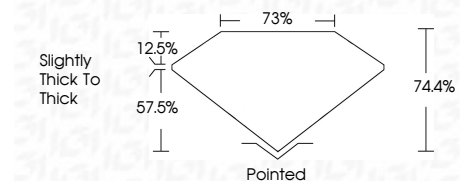

ELECTRONIC COPY

789604118
Report verification at igi.org

April 13, 2026
IGI Report Number **789604118**
Description **NATURAL DIAMOND**
Shape and Cutting Style **PRINCESS CUT**
Measurements **5.29 X 5.27 X 3.92 MM**

GRADING RESULTS

Carat Weight **1.01 CARAT**
Color Grade **H**
Clarity Grade **VS 1**
Cut Grade **VERY GOOD**

ADDITIONAL GRADING INFORMATION

Polish **EXCELLENT**
Symmetry **EXCELLENT**
Fluorescence **NONE**
Inscription(s) **(IGI) 789604118**

IGI

April 13, 2026
IGI Report No. 789604118
PRINCESS CUT
5.29 X 5.27 X 3.92 MM
1.01 CARAT
H
VS 1
VERY GOOD
74.4%
78%
Pointed
EXCELLENT
EXCELLENT
NONE
(IGI) 789604118

DIAMOND REPORT

April 13, 2026
IGI Report Number **789604118**
Description **NATURAL DIAMOND**
Shape and Cutting Style **PRINCESS CUT**
Measurements **5.29 X 5.27 X 3.92 MM**