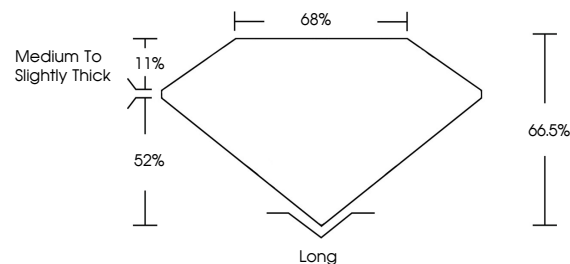

PROPORTIONS