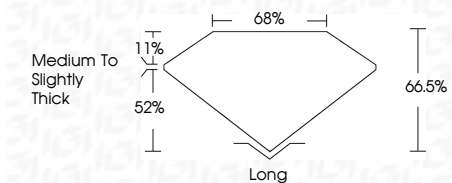

ELECTRONIC COPY

789604113
Report verification at igi.org

April 11, 2026
IGI Report Number **789604113**
Description **NATURAL DIAMOND**
Shape and Cutting Style **EMERALD CUT**
Measurements **6.77 X 4.80 X 3.19 MM**

GRADING RESULTS

Carat Weight **1.01 CARAT**
Color Grade **I**
Clarity Grade **VVS 2**
Cut Grade **VERY GOOD**

ADDITIONAL GRADING INFORMATION

Polish **EXCELLENT**
Symmetry **EXCELLENT**
Fluorescence **VERY SLIGHT**
Inscription(s) **(IGI) 789604113**

IGI

April 11, 2026
IGI Report No 789604113
EMERALD CUT
6.77 X 4.80 X 3.19 MM
1.01 CARAT
I
VVS 2
VERY GOOD
66.5%
68%
Medium To Slightly Thick
Long
EXCELLENT
EXCELLENT
VERY SLIGHT
(IGI) 789604113

DIAMOND REPORT

April 11, 2026
IGI Report Number **789604113**
Description **NATURAL DIAMOND**
Shape and Cutting Style **EMERALD CUT**
Measurements **6.77 X 4.80 X 3.19 MM**

GRADING RESULTS

Carat Weight **1.01 CARAT**
Color Grade **I**
Clarity Grade **VVS 2**
Cut Grade **VERY GOOD**