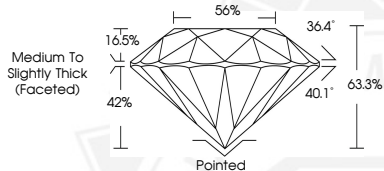

May 4, 2026

IGI Report Number 788693470

ROUND BRILLIANT

NATURAL DIAMOND

5.56 - 5.61 X 3.54 MM

Carat Weight 0.70 CARAT

Color Grade I

Clarity Grade VVS 1

Cut Grade EXCELLENT

Polish EXCELLENT

Symmetry EXCELLENT

Fluorescence NONE

Inscription(s) IGI 788693470