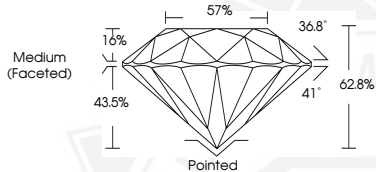

May 4, 2026

IGI Report Number 788693458

**ROUND BRILLIANT
NATURAL DIAMOND**
5.72 - 5.76 X 3.61 MM

Carat Weight 0.73 CARAT
Color Grade F
Clarity Grade VVS 1
Cut Grade VERY GOOD
Polish EXCELLENT
Symmetry EXCELLENT
Fluorescence NONE
Inscription(s) IGI 788693458