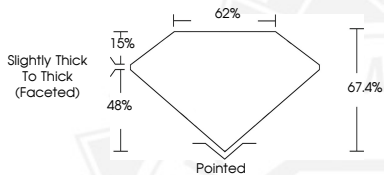

May 7, 2026

IGI Report Number 788688834

SQUARE CUSHION MODIFIED

BRILLIANT

NATURAL DIAMOND

5.19 X 5.13 X 3.46 MM

Carat Weight 0.80 CARAT

Color Grade F

Clarity Grade VVS 1

Cut Grade VERY GOOD

Polish EXCELLENT

Symmetry EXCELLENT

Fluorescence NONE

Inscription(s) IGI 788688834