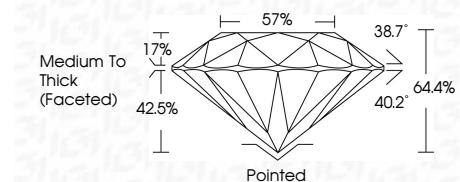

ELECTRONIC COPY

788662203
Report verification at igi.org

April 10, 2026
IGI Report Number **788662203**
Description **NATURAL DIAMOND**
Shape and Cutting Style **ROUND BRILLIANT**
Measurements **6.13 - 6.25 X 4.00 MM**

GRADING RESULTS

Carat Weight **1.00 CARAT**
Color Grade **F**
Clarity Grade **SI 2**
Cut Grade **VERY GOOD**

ADDITIONAL GRADING INFORMATION

Polish **EXCELLENT**
Symmetry **VERY GOOD**
Fluorescence **NONE**
Inscription(s) **IGI 788662203**

IGI

© IGI 2020, International Gemological Institute

FD - 10 20

April 10, 2026
IGI Report No. 788662203
ROUND BRILLIANT
6.13 - 6.25 X 4.00 MM
1.00 CARAT
F
SI 2
VERY GOOD
64.4%
57%
Medium To Thick (Faceted)
Pointed
EXCELLENT
VERY GOOD
NONE
IGI 788662203

DIAMOND REPORT

April 10, 2026
IGI Report Number **788662203**
Description **NATURAL DIAMOND**
Shape and Cutting Style **ROUND BRILLIANT**
Measurements **6.13 - 6.25 X 4.00 MM**

GRADING RESULTS

Carat Weight **1.00 CARAT**
Color Grade **F**
Clarity Grade **SI 2**
Cut Grade **VERY GOOD**

ADDITIONAL GRADING INFORMATION

Polish **EXCELLENT**
Symmetry **VERY GOOD**
Fluorescence **NONE**
Inscription(s) **IGI 788662203**