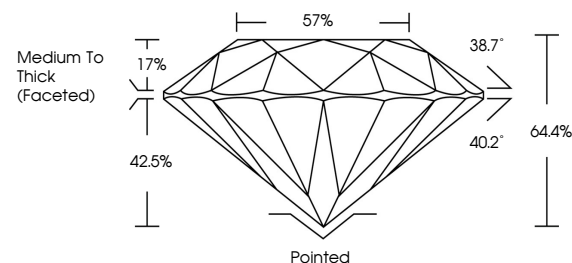

PROPORTIONS