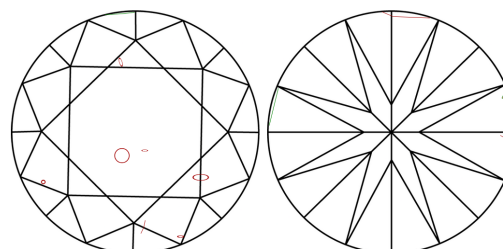

CLARITY CHARACTERISTICS

KEY TO SYMBOLS

Red symbols indicate internal characteristics.
Green symbols indicate external characteristics.

COLOR

D - F	G - J	K - M	N - R	S - Z	FANCY
Colorless	Near Colorless	Slightly Tinted	Very Light Color	Light Color	

CLARITY

FL	IF	VVS¹⁻²	VS¹⁻²	SI¹⁻²	I¹⁻³
Flawless	Internally Flawless	Very Very Slightly Included	Very Slightly Included	Slightly Included	Included