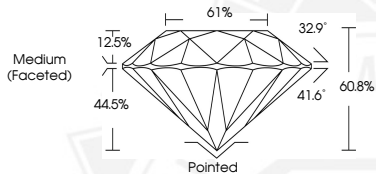

April 21, 2026

IGI Report Number 788655634

ROUND BRILLIANT
NATURAL DIAMOND
4.74 - 4.78 X 2.90 MM

Carat Weight 0.40 CARAT
Color Grade G
Clarity Grade VS 1
Cut Grade EXCELLENT
Polish EXCELLENT
Symmetry EXCELLENT
Fluorescence NONE
Inscription(s) (IGI) 788655634