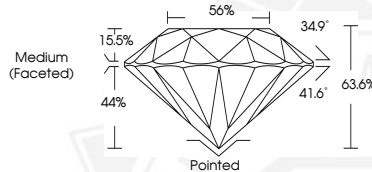

April 20, 2026
IGI Report Number 788655471
ROUND BRILLIANT
NATURAL DIAMOND
5.62 - 5.67 X 3.59 MM
0.70 CARAT
I
VVS 1
EXCELLENT
EXCELLENT
EXCELLENT
NONE
Inscription(s) IGI 788655471