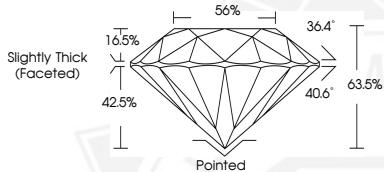

April 13, 2026

IGI Report Number 788654484

ROUND BRILLIANT

NATURAL DIAMOND

5.59 - 5.63 X 3.56 MM

Carat Weight 0.70 CARAT

Color Grade J

Clarity Grade VVS 1

Cut Grade EXCELLENT

Polish EXCELLENT

Symmetry EXCELLENT

Fluorescence NONE

Inscription(s) IGI 788654484