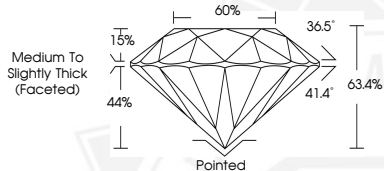

April 10, 2026

IGI Report Number 788654115

ROUND BRILLIANT

NATURAL DIAMOND

5.82 - 5.86 X 3.71 MM

Carat Weight 0.80 CARAT

Color Grade I

Clarity Grade VS 1

Cut Grade EXCELLENT

Polish EXCELLENT

Symmetry EXCELLENT

Fluorescence NONE

Inscription(s) IGI 788654115