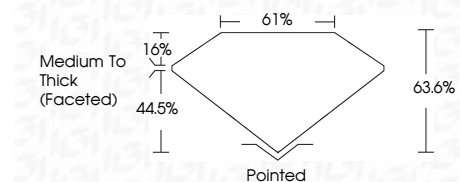

ELECTRONIC COPY

788644171
Report verification at igi.org

April 9, 2026
IGI Report Number **788644171**
Description **NATURAL DIAMOND**
Shape and Cutting Style **PEAR BRILLIANT**
Measurements **11.19 X 6.95 X 4.42 MM**

GRADING RESULTS

Carat Weight **2.01 CARATS**
Color Grade **I**
Clarity Grade **VVS 1**
Cut Grade **VERY GOOD**

Sample Image Used

ADDITIONAL GRADING INFORMATION

Polish **EXCELLENT**
Symmetry **EXCELLENT**
Fluorescence **NONE**
Inscription(s) **IGI 788644171**

IGI

April 9, 2026
IGI Report No 788644171
PEAR BRILLIANT
11.19 X 6.95 X 4.42 MM
2.01 CARATS
I
Color Grade
VERY GOOD
VVS 1
63.6%
61%
Medium To Thick (Faceted)
Pointed
EXCELLENT
EXCELLENT
NONE
IGI 788644171

DIAMOND REPORT

April 9, 2026
IGI Report Number **788644171**
Description **NATURAL DIAMOND**
Shape and Cutting Style **PEAR BRILLIANT**
Measurements **11.19 X 6.95 X 4.42 MM**

GRADING RESULTS

Carat Weight **2.01 CARATS**
Color Grade **I**
Clarity Grade **VVS 1**
Cut Grade **VERY GOOD**