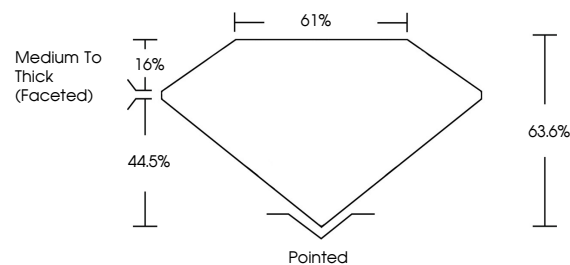

GRADING RESULTS

Carat Weight **2.01 CARATS**
Color Grade **I**
Clarity Grade **VVS 1**
Cut Grade **VERY GOOD**

Sample Image Used

ADDITIONAL GRADING INFORMATION

Polish **EXCELLENT**
Symmetry **EXCELLENT**
Fluorescence **NONE**
Inscription(s) **IGI 788644171**

IGI

April 9, 2026
IGI Report No 788644171
PEAR BRILLIANT
11.19 X 6.95 X 4.42 MM
2.01 CARATS
I
Color Grade
VERY GOOD
VVS 1
63.6%
61%
Medium To Thick (Faceted)
Pointed
EXCELLENT
EXCELLENT
NONE
IGI 788644171

DIAMOND REPORT

April 9, 2026
IGI Report Number **788644171**
Description **NATURAL DIAMOND**
Shape and Cutting Style **PEAR BRILLIANT**
Measurements **11.19 X 6.95 X 4.42 MM**

GRADING RESULTS

Carat Weight **2.01 CARATS**
Color Grade **I**
Clarity Grade **VVS 1**
Cut Grade **VERY GOOD**

ADDITIONAL GRADING INFORMATION

Polish **EXCELLENT**
Symmetry **EXCELLENT**
Fluorescence **NONE**
Inscription(s) **IGI 788644171**

PROPORTIONS

CLARITY CHARACTERISTICS

KEY TO SYMBOLS

Red symbols indicate internal characteristics.
Green symbols indicate external characteristics.