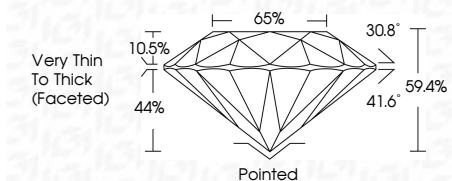

ELECTRONIC COPY

788631864
Report verification at igi.org

May 25, 2026
IGI Report Number **788631864**
Description **NATURAL DIAMOND**
Shape and Cutting Style **ROUND BRILLIANT**
Measurements **6.35 - 6.58 X 3.85 MM**

GRADING RESULTS

Carat Weight **1.00 CARAT**
Color Grade **G**
Clarity Grade **SI 1**
Cut Grade **VERY GOOD**

ADDITIONAL GRADING INFORMATION

Polish **EXCELLENT**
Symmetry **GOOD**
Fluorescence **NONE**
Inscription(s) **IGI 788631864**

IGI

May 25, 2026
IGI Report No 788631864
ROUND BRILLIANT
6.35 - 6.58 X 3.85 MM
1.00 CARAT
G
VERY GOOD
SI 1
65%
59.4%
44%
30.8°
41.6°
Very Thin To Thick (Faceted)
Pointed
EXCELLENT
GOOD
NONE
IGI 788631864

Sample Image Used

PROPORTIONS

CLARITY CHARACTERISTICS

KEY TO SYMBOLS

Red symbols indicate internal characteristics.
Green symbols indicate external characteristics.

COLOR

D - F	G - J	K - M	N - R	S - Z	FANCY
Colorless	Near Colorless	Slightly Tinted	Very Light Color	Light Color	