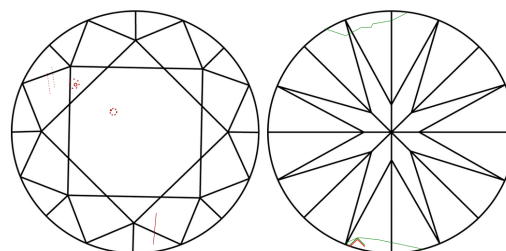

ELECTRONIC COPY

788631864
Report verification at igi.org

May 25, 2026
IGI Report Number **788631864**
Description **NATURAL DIAMOND**
Shape and Cutting Style **ROUND BRILLIANT**
Measurements **6.35 - 6.58 X 3.85 MM**

GRADING RESULTS

Carat Weight **1.00 CARAT**
Color Grade **G**
Clarity Grade **SI 1**
Cut Grade **VERY GOOD**

ADDITIONAL GRADING INFORMATION

Polish **EXCELLENT**
Symmetry **GOOD**
Fluorescence **NONE**
Inscription(s) **IGI 788631864**

IGI

May 25, 2026
IGI Report No 788631864
ROUND BRILLIANT
6.35 - 6.58 X 3.85 MM
1.00 CARAT
G
VERY GOOD
SI 1
65%
59.4%
44%
30.8°
41.6°
Very Thin To Thick (Faceted)
Pointed
EXCELLENT
GOOD
NONE
IGI 788631864

Sample Image Used

PROPORTIONS

CLARITY CHARACTERISTICS

KEY TO SYMBOLS

Red symbols indicate internal characteristics.
Green symbols indicate external characteristics.

COLOR

D - F	G - J	K - M	N - R	S - Z	FANCY
Colorless	Near Colorless	Slightly Tinted	Very Light Color	Light Color	