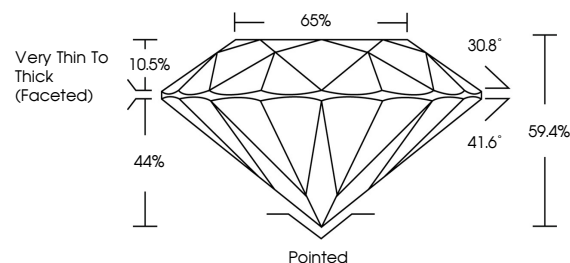

ELECTRONIC COPY

788631864
Report verification at igi.org

May 25, 2026
IGI Report Number **788631864**
Description **NATURAL DIAMOND**
Shape and Cutting Style **ROUND BRILLIANT**
Measurements **6.35 - 6.58 X 3.85 MM**

GRADING RESULTS

Carat Weight **1.00 CARAT**
Color Grade **G**
Clarity Grade **SI 1**
Cut Grade **VERY GOOD**

ADDITIONAL GRADING INFORMATION

Polish **EXCELLENT**
Symmetry **GOOD**
Fluorescence **NONE**
Inscription(s) **IGI 788631864**

IGI

May 25, 2026
IGI Report No 788631864
ROUND BRILLIANT
6.35 - 6.58 X 3.85 MM
1.00 CARAT
G
VERY GOOD
SI 1
65%
59.4%
44%
30.8°
41.6°
Very Thin To Thick (Faceted)
Pointed
EXCELLENT
GOOD
NONE
IGI 788631864

Sample Image Used

PROPORTIONS

CLARITY CHARACTERISTICS

KEY TO SYMBOLS

Red symbols indicate internal characteristics.
Green symbols indicate external characteristics.

COLOR

D - F	G - J	K - M	N - R	S - Z	FANCY
Colorless	Near Colorless	Slightly Tinted	Very Light Color	Light Color	