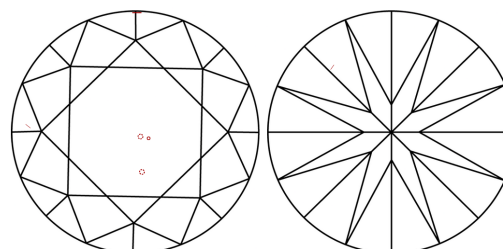

CLARITY CHARACTERISTICS

KEY TO SYMBOLS

Red symbols indicate internal characteristics.
Green symbols indicate external characteristics.

COLOR

D - F	G - J	K - M	N - R	S - Z	FANCY
Colorless	Near Colorless	Slightly Tinted	Very Light Color	Light Color	

CLARITY

FL	IF	VVS¹⁻²	VS¹⁻²	SI¹⁻²	I¹⁻³
Flawless	Internally Flawless	Very Very Slightly Included	Very Slightly Included	Slightly Included	Included