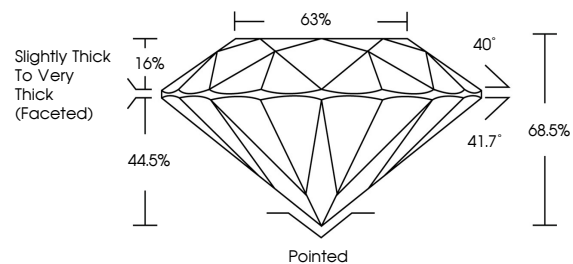

PROPORTIONS