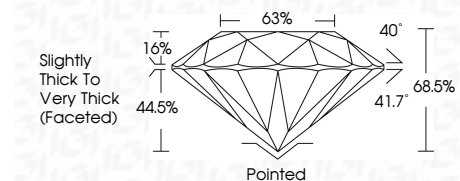

**ELECTRONIC COPY**

788631787  
Report verification at [igi.org](http://igi.org)

May 21, 2026  
IGI Report Number **788631787**  
Description **NATURAL DIAMOND**  
Shape and Cutting Style **ROUND BRILLIANT**  
Measurements **5.92 - 6.06 X 4.12 MM**

**GRADING RESULTS**

Carat Weight **1.00 CARAT**  
Color Grade **I**  
Clarity Grade **VS 1**  
Cut Grade **GOOD**

**ADDITIONAL GRADING INFORMATION**

Polish **EXCELLENT**  
Symmetry **GOOD**  
Fluorescence **NONE**  
Inscription(s) **IGI 788631787**

May 21, 2026  
IGI Report No 788631787  
**ROUND BRILLIANT**  
5.92 - 6.06 X 4.12 MM  
1.00 CARAT  
I  
GOOD  
VS 1  
68.5%  
63%  
Slightly Thick to Very Thick (Faceted)  
Pointed  
EXCELLENT  
GOOD  
NONE  
IGI 788631787

May 21, 2026  
IGI Report Number **788631787**  
Description **NATURAL DIAMOND**  
Shape and Cutting Style **ROUND BRILLIANT**  
Measurements **5.92 - 6.06 X 4.12 MM**

**GRADING RESULTS**

Carat Weight **1.00 CARAT**  
Color Grade **I**  
Clarity Grade **VS 1**  
Cut Grade **GOOD**