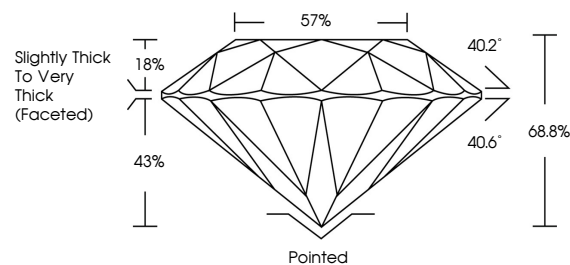

**GRADING RESULTS**

Carat Weight **1.00 CARAT**  
Color Grade **I**  
Clarity Grade **VVS 1**  
Cut Grade **GOOD**

**ADDITIONAL GRADING INFORMATION**

Polish **EXCELLENT**  
Symmetry **GOOD**  
Fluorescence **NONE**  
Inscription(s) **IGI 788631661**

**DIAMOND REPORT**

May 8, 2026  
IGI Report Number **788631661**  
Description **NATURAL DIAMOND**  
Shape and Cutting Style **ROUND BRILLIANT**  
Measurements **5.89 - 6.06 X 4.13 MM**

**GRADING RESULTS**

Carat Weight **1.00 CARAT**  
Color Grade **I**  
Clarity Grade **VVS 1**  
Cut Grade **GOOD**

**ADDITIONAL GRADING INFORMATION**

Polish **EXCELLENT**  
Symmetry **GOOD**  
Fluorescence **NONE**  
Inscription(s) **IGI 788631661**

**PROPORTIONS**

Sample Image Used

**CLARITY CHARACTERISTICS**

**KEY TO SYMBOLS**

Red symbols indicate internal characteristics.  
Green symbols indicate external characteristics.

**COLOR**

| D - F     | G - J          | K - M           | N - R            | S - Z       | FANCY |
|-----------|----------------|-----------------|------------------|-------------|-------|
| Colorless | Near Colorless | Slightly Tinted | Very Light Color | Light Color |       |