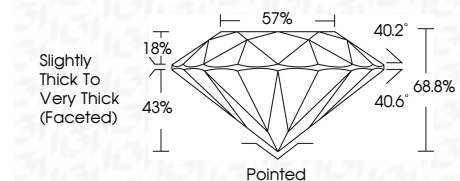

**ELECTRONIC COPY**

788631661  
Report verification at [igi.org](http://igi.org)

May 8, 2026  
IGI Report Number **788631661**  
Description **NATURAL DIAMOND**  
Shape and Cutting Style **ROUND BRILLIANT**  
Measurements **5.89 - 6.06 X 4.13 MM**

**GRADING RESULTS**

Carat Weight **1.00 CARAT**  
Color Grade **I**  
Clarity Grade **VVS 1**  
Cut Grade **GOOD**

**ADDITIONAL GRADING INFORMATION**

Polish **EXCELLENT**  
Symmetry **GOOD**  
Fluorescence **NONE**  
Inscription(s) **IGI 788631661**

**IGI**

May 8, 2026  
IGI Report No 788631661  
**ROUND BRILLIANT**  
5.89 - 6.06 X 4.13 MM  
1.00 CARAT  
I  
VVS 1  
GOOD  
68.8%  
57%  
Slightly Thick to Very Thick (Faceted)  
Pointed  
EXCELLENT  
GOOD  
NONE  
IGI 788631661

**DIAMOND REPORT**

May 8, 2026  
IGI Report Number **788631661**  
Description **NATURAL DIAMOND**  
Shape and Cutting Style **ROUND BRILLIANT**  
Measurements **5.89 - 6.06 X 4.13 MM**

**GRADING RESULTS**