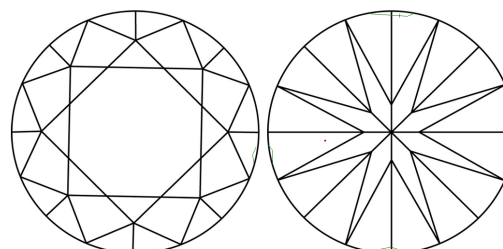

**DIAMOND REPORT**

May 8, 2026  
IGI Report Number **788631661**  
Description **NATURAL DIAMOND**  
Shape and Cutting Style **ROUND BRILLIANT**  
Measurements **5.89 - 6.06 X 4.13 MM**

**GRADING RESULTS**

Carat Weight **1.00 CARAT**  
Color Grade **I**  
Clarity Grade **VVS 1**  
Cut Grade **GOOD**

**ADDITIONAL GRADING INFORMATION**

Polish **EXCELLENT**  
Symmetry **GOOD**  
Fluorescence **NONE**  
Inscription(s) **IGI 788631661**

**PROPORTIONS**

Sample Image Used

**CLARITY CHARACTERISTICS**

**KEY TO SYMBOLS**

Red symbols indicate internal characteristics.  
Green symbols indicate external characteristics.

**COLOR**

| D - F     | G - J          | K - M           | N - R            | S - Z       | FANCY |
|-----------|----------------|-----------------|------------------|-------------|-------|
| Colorless | Near Colorless | Slightly Tinted | Very Light Color | Light Color |       |