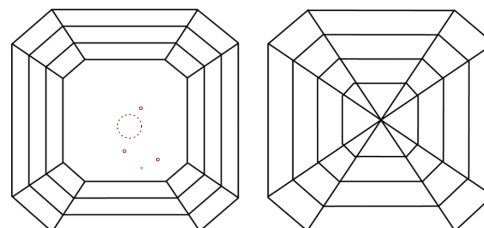

CLARITY CHARACTERISTICS

KEY TO SYMBOLS

Red symbols indicate internal characteristics.
Green symbols indicate external characteristics.

COLOR

D - F	G - J	K - M	N - R	S - Z	FANCY
Colorless	Near Colorless	Slightly Tinted	Very Light Color	Light Color	

CLARITY

FL	IF	VVS 1-2	VS 1-2	SI 1-2	I 1-3
Flawless	Internally Flawless	Very Very Slightly Included	Very Slightly Included	Slightly Included	Included