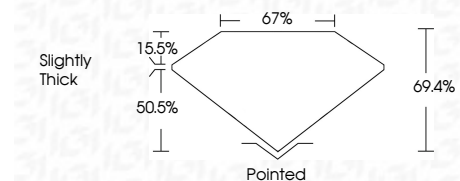

ELECTRONIC COPY

788608047
Report verification at igi.org

May 22, 2026
IGI Report Number **788608047**
Description **NATURAL DIAMOND**
Shape and Cutting Style **SQUARE EMERALD CUT**
Measurements **5.43 X 5.43 X 3.77 MM**

GRADING RESULTS

Carat Weight **1.03 CARAT**
Color Grade **I**
Clarity Grade **VS 2**
Cut Grade **VERY GOOD**

ADDITIONAL GRADING INFORMATION

Polish **EXCELLENT**
Symmetry **EXCELLENT**
Fluorescence **NONE**
Inscription(s) **IGI 788608047**

May 22, 2026
IGI Report No 788608047
SQUARE EMERALD CUT
5.43 X 5.43 X 3.77 MM
1.03 CARAT
I
Color Grade
VS 2
VERY GOOD
50.5%
67%
69.4%
Slightly Thick
Pointed
EXCELLENT
EXCELLENT
NONE
IGI 788608047

DIAMOND REPORT

May 22, 2026
IGI Report Number **788608047**
Description **NATURAL DIAMOND**
Shape and Cutting Style **SQUARE EMERALD CUT**
Measurements **5.43 X 5.43 X 3.77 MM**

GRADING RESULTS

Carat Weight **1.03 CARAT**
Color Grade **I**
Clarity Grade **VS 2**
Cut Grade **VERY GOOD**