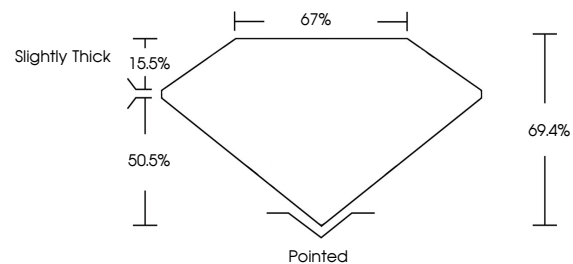

GRADING RESULTS

Carat Weight **1.03 CARAT**
Color Grade **I**
Clarity Grade **VS 2**
Cut Grade **VERY GOOD**

ADDITIONAL GRADING INFORMATION

Polish **EXCELLENT**
Symmetry **EXCELLENT**
Fluorescence **NONE**
Inscription(s) **IGI 788608047**

May 22, 2026
IGI Report No 788608047
SQUARE EMERALD CUT
5.43 X 5.43 X 3.77 MM
1.03 CARAT
I
Color Grade
VS 2
VERY GOOD
50.5%
67%
69.4%
Slightly Thick
Pointed
EXCELLENT
EXCELLENT
NONE
IGI 788608047

DIAMOND REPORT

May 22, 2026
IGI Report Number **788608047**
Description **NATURAL DIAMOND**
Shape and Cutting Style **SQUARE EMERALD CUT**
Measurements **5.43 X 5.43 X 3.77 MM**

GRADING RESULTS

Carat Weight **1.03 CARAT**
Color Grade **I**
Clarity Grade **VS 2**
Cut Grade **VERY GOOD**

ADDITIONAL GRADING INFORMATION

Polish **EXCELLENT**
Symmetry **EXCELLENT**
Fluorescence **NONE**
Inscription(s) **IGI 788608047**

PROPORTIONS

Sample Image Used

CLARITY CHARACTERISTICS

KEY TO SYMBOLS

Red symbols indicate internal characteristics.
Green symbols indicate external characteristics.