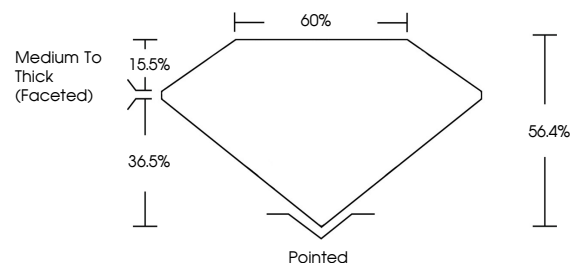

GRADING RESULTS

Carat Weight **2.31 CARATS**
Color Grade **J**
Clarity Grade **VVS 2**
Cut Grade **VERY GOOD**

ADDITIONAL GRADING INFORMATION

Polish **EXCELLENT**
Symmetry **EXCELLENT**
Fluorescence **NONE**
Inscription(s) **IGI 788607867**

IGI

May 7, 2026
IGI Report No. 788607867
PEAR BRILLIANT
12.27 X 7.40 X 4.17 MM
2.31 CARATS
J
VVS 2
VERY GOOD
66.4%
60%
Medium To Thick (Faceted)
Pointed
EXCELLENT
EXCELLENT
NONE
IGI 788607867

DIAMOND REPORT

May 7, 2026
IGI Report Number **788607867**
Description **NATURAL DIAMOND**
Shape and Cutting Style **PEAR BRILLIANT**
Measurements **12.27 X 7.40 X 4.17 MM**

GRADING RESULTS

Carat Weight **2.31 CARATS**
Color Grade **J**
Clarity Grade **VVS 2**
Cut Grade **VERY GOOD**

ADDITIONAL GRADING INFORMATION

Polish **EXCELLENT**
Symmetry **EXCELLENT**
Fluorescence **NONE**
Inscription(s) **IGI 788607867**

PROPORTIONS

Sample Image Used

CLARITY CHARACTERISTICS

KEY TO SYMBOLS

Red symbols indicate internal characteristics.
Green symbols indicate external characteristics.