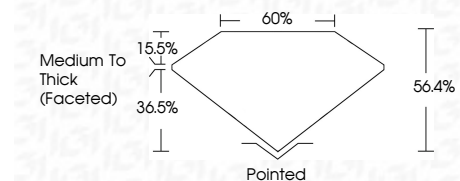

ELECTRONIC COPY

788607867
Report verification at igi.org

May 7, 2026
IGI Report Number **788607867**
Description **NATURAL DIAMOND**
Shape and Cutting Style **PEAR BRILLIANT**
Measurements **12.27 X 7.40 X 4.17 MM**

GRADING RESULTS

Carat Weight **2.31 CARATS**
Color Grade **J**
Clarity Grade **VVS 2**
Cut Grade **VERY GOOD**

ADDITIONAL GRADING INFORMATION

Polish **EXCELLENT**
Symmetry **EXCELLENT**
Fluorescence **NONE**
Inscription(s) **IGI 788607867**

IGI

May 7, 2026
IGI Report No. 788607867
PEAR BRILLIANT
12.27 X 7.40 X 4.17 MM
2.31 CARATS
J
VVS 2
VERY GOOD
66.4%
60%
Medium To Thick (Faceted)
Pointed
EXCELLENT
EXCELLENT
NONE
IGI 788607867

DIAMOND REPORT

May 7, 2026
IGI Report Number **788607867**
Description **NATURAL DIAMOND**
Shape and Cutting Style **PEAR BRILLIANT**
Measurements **12.27 X 7.40 X 4.17 MM**

GRADING RESULTS

Carat Weight **2.31 CARATS**
Color Grade **J**
Clarity Grade **VVS 2**
Cut Grade **VERY GOOD**