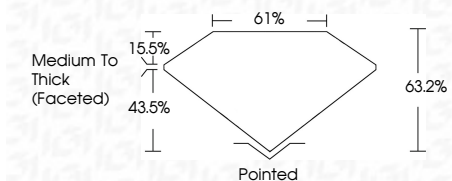

ELECTRONIC COPY

788607801
Report verification at igi.org

April 28, 2026
IGI Report Number **788607801**
Description **NATURAL DIAMOND**
Shape and Cutting Style **PEAR BRILLIANT**
Measurements **8.75 X 5.68 X 3.59 MM**

GRADING RESULTS

Carat Weight **1.07 CARAT**
Color Grade **J**
Clarity Grade **VVS 1**
Cut Grade **VERY GOOD**

ADDITIONAL GRADING INFORMATION

Polish **EXCELLENT**
Symmetry **EXCELLENT**
Fluorescence **NONE**
Inscription(s) **IGI 788607801**

IGI

April 28, 2026
IGI Report No 788607801
PEAR BRILLIANT
8.75 X 5.68 X 3.59 MM
1.07 CARAT J
Color Grade VVS 1
Very Good
63.2%
61%
Medium To Thick (Faceted)
Pointed
EXCELLENT
EXCELLENT
NONE
IGI 788607801

DIAMOND REPORT

April 28, 2026
IGI Report Number **788607801**
Description **NATURAL DIAMOND**
Shape and Cutting Style **PEAR BRILLIANT**
Measurements **8.75 X 5.68 X 3.59 MM**

GRADING RESULTS

Carat Weight **1.07 CARAT**
Color Grade **J**
Clarity Grade **VVS 1**
Cut Grade **VERY GOOD**