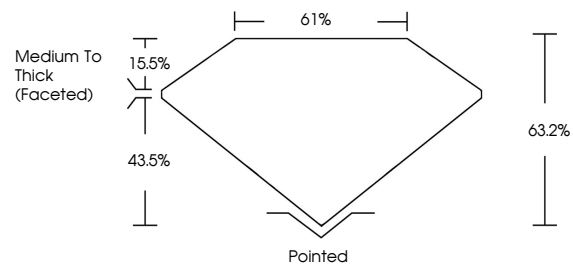

GRADING RESULTS

Carat Weight **1.07 CARAT**
Color Grade **J**
Clarity Grade **VVS 1**
Cut Grade **VERY GOOD**

ADDITIONAL GRADING INFORMATION

Polish **EXCELLENT**
Symmetry **EXCELLENT**
Fluorescence **NONE**
Inscription(s) **IGI 788607801**

IGI

April 28, 2026
IGI Report No 788607801
PEAR BRILLIANT
8.75 X 5.68 X 3.59 MM
1.07 CARAT J
Color Grade VVS 1
Very Good
63.2%
61%
Medium To Thick (Faceted)
Pointed
EXCELLENT
EXCELLENT
NONE
IGI 788607801

DIAMOND REPORT

April 28, 2026
IGI Report Number **788607801**
Description **NATURAL DIAMOND**
Shape and Cutting Style **PEAR BRILLIANT**
Measurements **8.75 X 5.68 X 3.59 MM**

GRADING RESULTS

Carat Weight **1.07 CARAT**
Color Grade **J**
Clarity Grade **VVS 1**
Cut Grade **VERY GOOD**

ADDITIONAL GRADING INFORMATION

Polish **EXCELLENT**
Symmetry **EXCELLENT**
Fluorescence **NONE**
Inscription(s) **IGI 788607801**

PROPORTIONS

Sample Image Used

CLARITY CHARACTERISTICS

KEY TO SYMBOLS

Red symbols indicate internal characteristics.
Green symbols indicate external characteristics.