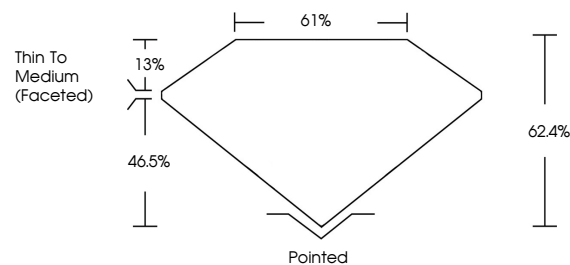

GRADING RESULTS

Carat Weight **1.02 CARAT**
Color Grade **K**
Clarity Grade **VS 1**
Cut Grade **VERY GOOD**

ADDITIONAL GRADING INFORMATION

Polish **EXCELLENT**
Symmetry **EXCELLENT**
Fluorescence **STRONG**
Inscription(s) **IGI 788607788**

IGI

April 27, 2026
IGI Report No. 788607788
PEAR BRILLIANT
8.88 X 5.67 X 3.54 MM
1.02 CARAT
K
Color Grade
VS 1
VERY GOOD
62.4%
61%
Thin To Medium (Faceted)
Pointed
EXCELLENT
EXCELLENT
STRONG
IGI 788607788

DIAMOND REPORT

April 27, 2026
IGI Report Number **788607788**
Description **NATURAL DIAMOND**
Shape and Cutting Style **PEAR BRILLIANT**
Measurements **8.88 X 5.67 X 3.54 MM**

GRADING RESULTS

Carat Weight **1.02 CARAT**
Color Grade **K**
Clarity Grade **VS 1**
Cut Grade **VERY GOOD**

ADDITIONAL GRADING INFORMATION

Polish **EXCELLENT**
Symmetry **EXCELLENT**
Fluorescence **STRONG**
Inscription(s) **IGI 788607788**

PROPORTIONS

Sample Image Used

CLARITY CHARACTERISTICS

KEY TO SYMBOLS

Red symbols indicate internal characteristics.
Green symbols indicate external characteristics.