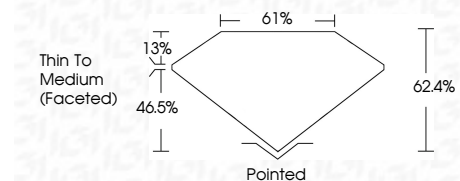

ELECTRONIC COPY

788607788
Report verification at igi.org

April 27, 2026
IGI Report Number **788607788**
Description **NATURAL DIAMOND**
Shape and Cutting Style **PEAR BRILLIANT**
Measurements **8.88 X 5.67 X 3.54 MM**

GRADING RESULTS

Carat Weight **1.02 CARAT**
Color Grade **K**
Clarity Grade **VS 1**
Cut Grade **VERY GOOD**

ADDITIONAL GRADING INFORMATION

Polish **EXCELLENT**
Symmetry **EXCELLENT**
Fluorescence **STRONG**
Inscription(s) **IGI 788607788**

IGI

April 27, 2026
IGI Report No. 788607788
PEAR BRILLIANT
8.88 X 5.67 X 3.54 MM
1.02 CARAT
K
Color Grade
VS 1
VERY GOOD
62.4%
61%
Thin To Medium (Faceted)
Pointed
EXCELLENT
EXCELLENT
STRONG
IGI 788607788

DIAMOND REPORT

April 27, 2026
IGI Report Number **788607788**
Description **NATURAL DIAMOND**
Shape and Cutting Style **PEAR BRILLIANT**
Measurements **8.88 X 5.67 X 3.54 MM**

GRADING RESULTS

Carat Weight **1.02 CARAT**
Color Grade **K**
Clarity Grade **VS 1**
Cut Grade **VERY GOOD**