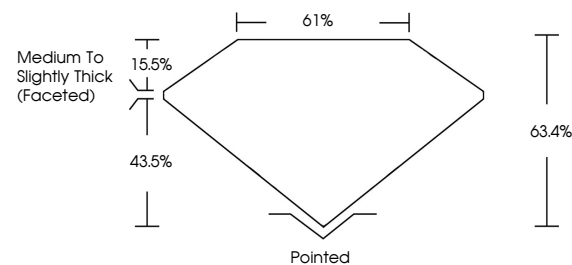

ELECTRONIC COPY

788607769
Report verification at igi.org

April 23, 2026
IGI Report Number **788607769**
Description **NATURAL DIAMOND**
Shape and Cutting Style **PEAR BRILLIANT**
Measurements **9.73 X 6.31 X 4.00 MM**

GRADING RESULTS

Carat Weight **1.50 CARAT**
Color Grade **K**
Clarity Grade **SI 2**
Cut Grade **VERY GOOD**

Sample Image Used

ADDITIONAL GRADING INFORMATION

Polish **EXCELLENT**
Symmetry **EXCELLENT**
Fluorescence **NONE**
Inscription(s) **IGI 788607769**

IGI

April 23, 2026
IGI Report No 788607769
PEAR BRILLIANT
9.73 X 6.31 X 4.00 MM
1.50 CARAT
K
SI 2
VERY GOOD
63.4%
61%
Medium To Slightly Thick (Faceted)
Pointed
EXCELLENT
EXCELLENT
NONE
IGI 788607769

PROPORTIONS