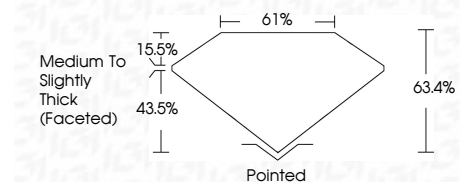

ELECTRONIC COPY

788607769
Report verification at igi.org

April 23, 2026
IGI Report Number **788607769**
Description **NATURAL DIAMOND**
Shape and Cutting Style **PEAR BRILLIANT**
Measurements **9.73 X 6.31 X 4.00 MM**

GRADING RESULTS

Carat Weight **1.50 CARAT**
Color Grade **K**
Clarity Grade **SI 2**
Cut Grade **VERY GOOD**

Sample Image Used

ADDITIONAL GRADING INFORMATION

Polish **EXCELLENT**
Symmetry **EXCELLENT**
Fluorescence **NONE**
Inscription(s) **IGI 788607769**

IGI

April 23, 2026
IGI Report No 788607769
PEAR BRILLIANT
9.73 X 6.31 X 4.00 MM
1.50 CARAT
K
SI 2
VERY GOOD
63.4%
61%
Medium To Slightly Thick (Faceted)
Pointed
EXCELLENT
EXCELLENT
NONE
IGI 788607769

PROPORTIONS