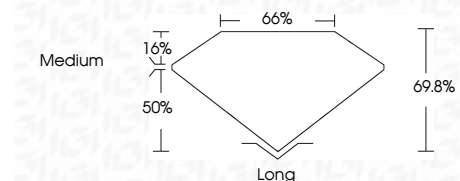

ELECTRONIC COPY

788607683
Report verification at igi.org

April 21, 2026
IGI Report Number **788607683**
Description **NATURAL DIAMOND**
Shape and Cutting Style **EMERALD CUT**
Measurements **7.28 X 5.27 X 3.68 MM**

GRADING RESULTS

Carat Weight **1.40 CARAT**
Color Grade **I**
Clarity Grade **VVS 1**
Cut Grade **VERY GOOD**

ADDITIONAL GRADING INFORMATION

Polish **EXCELLENT**
Symmetry **EXCELLENT**
Fluorescence **NONE**
Inscription(s) **(IGI) 788607683**

DIAMOND REPORT

April 21, 2026
IGI Report Number **788607683**
Description **NATURAL DIAMOND**
Shape and Cutting Style **EMERALD CUT**
Measurements **7.28 X 5.27 X 3.68 MM**

GRADING RESULTS

Carat Weight **1.40 CARAT**
Color Grade **I**
Clarity Grade **VVS 1**
Cut Grade **VERY GOOD**