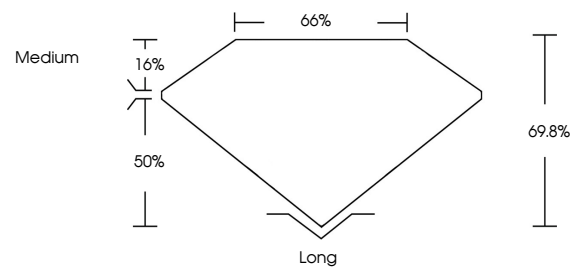

ELECTRONIC COPY

788607683
Report verification at igi.org

April 21, 2026
IGI Report Number **788607683**
Description **NATURAL DIAMOND**
Shape and Cutting Style **EMERALD CUT**
Measurements **7.28 X 5.27 X 3.68 MM**

GRADING RESULTS

Carat Weight **1.40 CARAT**
Color Grade **I**
Clarity Grade **VVS 1**
Cut Grade **VERY GOOD**

ADDITIONAL GRADING INFORMATION

Polish **EXCELLENT**
Symmetry **EXCELLENT**
Fluorescence **NONE**
Inscription(s) **(IGI) 788607683**

DIAMOND REPORT

April 21, 2026
IGI Report Number **788607683**
Description **NATURAL DIAMOND**
Shape and Cutting Style **EMERALD CUT**
Measurements **7.28 X 5.27 X 3.68 MM**

GRADING RESULTS

Carat Weight **1.40 CARAT**
Color Grade **I**
Clarity Grade **VVS 1**
Cut Grade **VERY GOOD**

ADDITIONAL GRADING INFORMATION

Polish **EXCELLENT**
Symmetry **EXCELLENT**
Fluorescence **NONE**
Inscription(s) **(IGI) 788607683**

PROPORTIONS

Sample Image Used

CLARITY CHARACTERISTICS

KEY TO SYMBOLS

Red symbols indicate internal characteristics.
Green symbols indicate external characteristics.