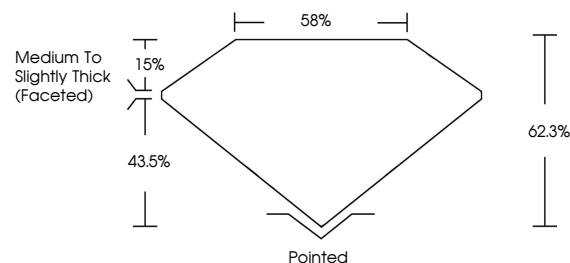

GRADING RESULTS

Carat Weight **1.01 CARAT**
Color Grade **I**
Clarity Grade **VVS 1**
Cut Grade **EXCELLENT**

ADDITIONAL GRADING INFORMATION

Polish **EXCELLENT**
Symmetry **EXCELLENT**
Fluorescence **NONE**
Inscription(s) **IGI 786674898**

IGI

April 2, 2026
IGI Report No 786674898
PEAR BRILLIANT
9.17 X 5.51 X 3.43 MM
1.01 CARAT
I
VVS 1
EXCELLENT
62.3%
88%
Medium To Slightly Thick (Faceted)
Pointed
EXCELLENT
EXCELLENT
NONE
IGI 786674898

DIAMOND REPORT

April 2, 2026
IGI Report Number **786674898**
Description **NATURAL DIAMOND**
Shape and Cutting Style **PEAR BRILLIANT**
Measurements **9.17 X 5.51 X 3.43 MM**

GRADING RESULTS

Carat Weight **1.01 CARAT**
Color Grade **I**
Clarity Grade **VVS 1**
Cut Grade **EXCELLENT**

ADDITIONAL GRADING INFORMATION

Polish **EXCELLENT**
Symmetry **EXCELLENT**
Fluorescence **NONE**
Inscription(s) **IGI 786674898**

PROPORTIONS

Sample Image Used

CLARITY CHARACTERISTICS

KEY TO SYMBOLS

Red symbols indicate internal characteristics.
Green symbols indicate external characteristics.