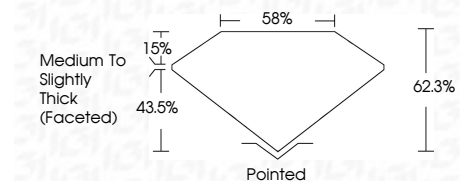

ELECTRONIC COPY

786674898
Report verification at igi.org

April 2, 2026
IGI Report Number **786674898**
Description **NATURAL DIAMOND**
Shape and Cutting Style **PEAR BRILLIANT**
Measurements **9.17 X 5.51 X 3.43 MM**

GRADING RESULTS

Carat Weight **1.01 CARAT**
Color Grade **I**
Clarity Grade **VVS 1**
Cut Grade **EXCELLENT**

ADDITIONAL GRADING INFORMATION

Polish **EXCELLENT**
Symmetry **EXCELLENT**
Fluorescence **NONE**
Inscription(s) **IGI 786674898**

IGI

April 2, 2026
IGI Report No 786674898
PEAR BRILLIANT
9.17 X 5.51 X 3.43 MM
1.01 CARAT
I
VVS 1
EXCELLENT
62.3%
88%
Medium To Slightly Thick (Faceted)
Pointed
EXCELLENT
EXCELLENT
NONE
IGI 786674898

DIAMOND REPORT

April 2, 2026
IGI Report Number **786674898**
Description **NATURAL DIAMOND**
Shape and Cutting Style **PEAR BRILLIANT**
Measurements **9.17 X 5.51 X 3.43 MM**

GRADING RESULTS

Carat Weight **1.01 CARAT**
Color Grade **I**
Clarity Grade **VVS 1**
Cut Grade **EXCELLENT**