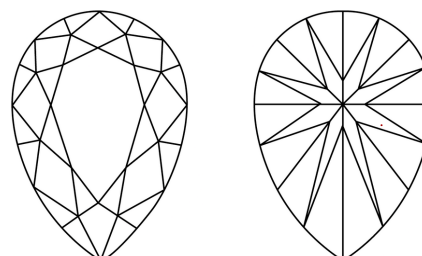

ELECTRONIC COPY

786674898
Report verification at igi.org

April 2, 2026
IGI Report Number **786674898**
Description **NATURAL DIAMOND**
Shape and Cutting Style **PEAR BRILLIANT**
Measurements **9.17 X 5.51 X 3.43 MM**

April 2, 2026
IGI Report Number **786674898**
Description **NATURAL DIAMOND**
Shape and Cutting Style **PEAR BRILLIANT**
Measurements **9.17 X 5.51 X 3.43 MM**

GRADING RESULTS

Carat Weight **1.01 CARAT**
Color Grade **I**
Clarity Grade **VVS 1**
Cut Grade **EXCELLENT**

ADDITIONAL GRADING INFORMATION

Polish **EXCELLENT**
Symmetry **EXCELLENT**
Fluorescence **NONE**
Inscription(s) **IGI 786674898**

PROPORTIONS

Sample Image Used

CLARITY CHARACTERISTICS

KEY TO SYMBOLS

Red symbols indicate internal characteristics.
Green symbols indicate external characteristics.

COLOR

D - F	G - J	K - M	N - R	S - Z	FANCY
Colorless	Near Colorless	Slightly Tinted	Very Light Color	Light Color	

CLARITY

FL	IF	VVS 1-2	VS 1-2	SI 1-2	I 1-3
Flawless	Internally Flawless	Very Very Slightly Included	Very Slightly Included	Slightly Included	Included