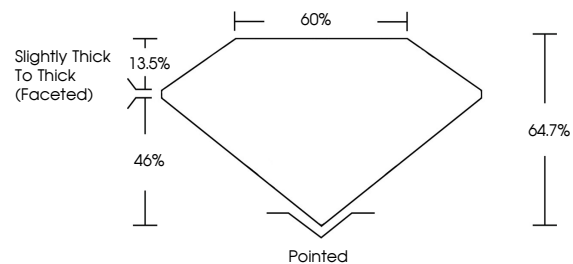

GRADING RESULTS

Carat Weight **3.01 CARATS**
Color Grade **F**
Clarity Grade **I1**
Cut Grade **VERY GOOD**

ADDITIONAL GRADING INFORMATION

Polish **EXCELLENT**
Symmetry **EXCELLENT**
Fluorescence **NONE**
Inscription(s) **IGI 786650199**

April 6, 2026
IGI Report No 786650199
PEAR BRILLIANT
12.54 X 7.82 X 5.06 MM
3.01 CARATS
F
I1
VERY GOOD
64.7%
60%
Slightly Thick To Thick (Faceted)
Pointed
EXCELLENT
EXCELLENT
NONE
IGI 786650199

DIAMOND REPORT

April 6, 2026
IGI Report Number **786650199**
Description **NATURAL DIAMOND**
Shape and Cutting Style **PEAR BRILLIANT**
Measurements **12.54 X 7.82 X 5.06 MM**

GRADING RESULTS

Carat Weight **3.01 CARATS**
Color Grade **F**
Clarity Grade **I1**
Cut Grade **VERY GOOD**

ADDITIONAL GRADING INFORMATION

Polish **EXCELLENT**
Symmetry **EXCELLENT**
Fluorescence **NONE**
Inscription(s) **IGI 786650199**

PROPORTIONS

Sample Image Used

CLARITY CHARACTERISTICS

KEY TO SYMBOLS

Red symbols indicate internal characteristics.
Green symbols indicate external characteristics.