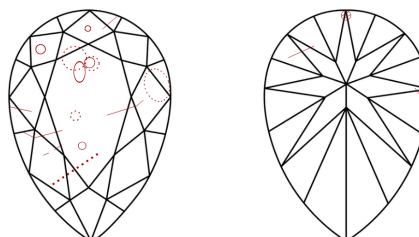

April 6, 2026
IGI Report Number **786650199**
Description **NATURAL DIAMOND**
Shape and Cutting Style **PEAR BRILLIANT**
Measurements **12.54 X 7.82 X 5.06 MM**

GRADING RESULTS

Carat Weight **3.01 CARATS**
Color Grade **F**
Clarity Grade **I1**
Cut Grade **VERY GOOD**

ADDITIONAL GRADING INFORMATION

Polish **EXCELLENT**
Symmetry **EXCELLENT**
Fluorescence **NONE**
Inscription(s) **IGI 786650199**

PROPORTIONS

Sample Image Used

CLARITY CHARACTERISTICS

KEY TO SYMBOLS

Red symbols indicate internal characteristics.
Green symbols indicate external characteristics.

COLOR

D - F	G - J	K - M	N - R	S - Z	FANCY
Colorless	Near Colorless	Slightly Tinted	Very Light Color	Light Color	

CLARITY

FL	IF	VVS ¹⁻²	VS ¹⁻²	SI ¹⁻²	I ¹⁻³
Flawless	Internally Flawless	Very Very Slightly Included	Very Slightly Included	Slightly Included	Included