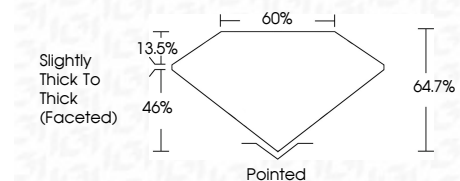

ELECTRONIC COPY

786650199
Report verification at igi.org

April 6, 2026
IGI Report Number **786650199**
Description **NATURAL DIAMOND**
Shape and Cutting Style **PEAR BRILLIANT**
Measurements **12.54 X 7.82 X 5.06 MM**

GRADING RESULTS

Carat Weight **3.01 CARATS**
Color Grade **F**
Clarity Grade **I1**
Cut Grade **VERY GOOD**

ADDITIONAL GRADING INFORMATION

Polish **EXCELLENT**
Symmetry **EXCELLENT**
Fluorescence **NONE**
Inscription(s) **IGI 786650199**

April 6, 2026
IGI Report No 786650199
PEAR BRILLIANT
12.54 X 7.82 X 5.06 MM
3.01 CARATS
F
I1
VERY GOOD
64.7%
60%
Slightly Thick To Thick (Faceted)
Pointed
EXCELLENT
EXCELLENT
NONE
IGI 786650199

DIAMOND REPORT

April 6, 2026
IGI Report Number **786650199**
Description **NATURAL DIAMOND**
Shape and Cutting Style **PEAR BRILLIANT**
Measurements **12.54 X 7.82 X 5.06 MM**

GRADING RESULTS

Carat Weight **3.01 CARATS**
Color Grade **F**
Clarity Grade **I1**
Cut Grade **VERY GOOD**