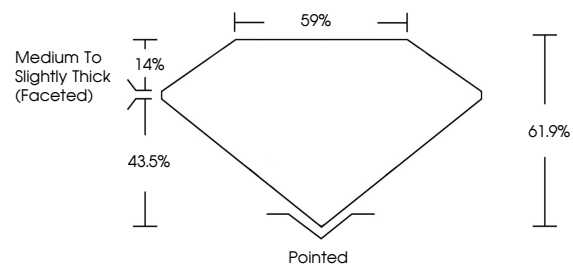

GRADING RESULTS

Carat Weight **1.04 CARAT**
Color Grade **K**
Clarity Grade **VS 2**
Cut Grade **EXCELLENT**

ADDITIONAL GRADING INFORMATION

Polish **EXCELLENT**
Symmetry **EXCELLENT**
Fluorescence **NONE**
Inscription(s) **IGI 784626880**

IGI

March 26, 2026
IGI Report No 784626880
PEAR BRILLIANT
9.04 X 5.64 X 3.49 MM
1.04 CARAT
K
VS 2
EXCELLENT
61.9%
59%
Medium To Slightly Thick (Faceted)
Pointed
EXCELLENT
EXCELLENT
NONE
IGI 784626880

DIAMOND REPORT

March 26, 2026
IGI Report Number **784626880**
Description **NATURAL DIAMOND**
Shape and Cutting Style **PEAR BRILLIANT**
Measurements **9.04 X 5.64 X 3.49 MM**

GRADING RESULTS

Carat Weight **1.04 CARAT**
Color Grade **K**
Clarity Grade **VS 2**
Cut Grade **EXCELLENT**

ADDITIONAL GRADING INFORMATION

Polish **EXCELLENT**
Symmetry **EXCELLENT**
Fluorescence **NONE**
Inscription(s) **IGI 784626880**

PROPORTIONS

Sample Image Used

CLARITY CHARACTERISTICS

KEY TO SYMBOLS

Red symbols indicate internal characteristics.
Green symbols indicate external characteristics.