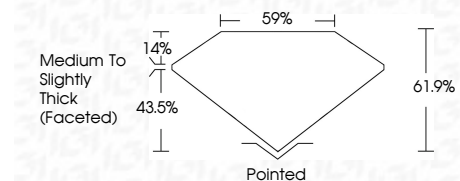

ELECTRONIC COPY

784626880
Report verification at igi.org

March 26, 2026
IGI Report Number **784626880**
Description **NATURAL DIAMOND**
Shape and Cutting Style **PEAR BRILLIANT**
Measurements **9.04 X 5.64 X 3.49 MM**

GRADING RESULTS

Carat Weight **1.04 CARAT**
Color Grade **K**
Clarity Grade **VS 2**
Cut Grade **EXCELLENT**

ADDITIONAL GRADING INFORMATION

Polish **EXCELLENT**
Symmetry **EXCELLENT**
Fluorescence **NONE**
Inscription(s) **IGI 784626880**

IGI

March 26, 2026
IGI Report No 784626880
PEAR BRILLIANT
9.04 X 5.64 X 3.49 MM
1.04 CARAT
K
VS 2
EXCELLENT
61.9%
59%
Medium To Slightly Thick (Faceted)
Pointed
EXCELLENT
EXCELLENT
NONE
IGI 784626880

DIAMOND REPORT

March 26, 2026
IGI Report Number **784626880**
Description **NATURAL DIAMOND**
Shape and Cutting Style **PEAR BRILLIANT**
Measurements **9.04 X 5.64 X 3.49 MM**

GRADING RESULTS

Carat Weight **1.04 CARAT**
Color Grade **K**
Clarity Grade **VS 2**
Cut Grade **EXCELLENT**