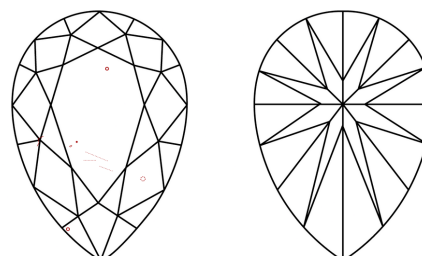

ELECTRONIC COPY

784626880
Report verification at igi.org

March 26, 2026
IGI Report Number **784626880**
Description **NATURAL DIAMOND**
Shape and Cutting Style **PEAR BRILLIANT**
Measurements **9.04 X 5.64 X 3.49 MM**

March 26, 2026
IGI Report Number **784626880**
Description **NATURAL DIAMOND**
Shape and Cutting Style **PEAR BRILLIANT**
Measurements **9.04 X 5.64 X 3.49 MM**

GRADING RESULTS

Carat Weight **1.04 CARAT**
Color Grade **K**
Clarity Grade **VS 2**
Cut Grade **EXCELLENT**

ADDITIONAL GRADING INFORMATION

Polish **EXCELLENT**
Symmetry **EXCELLENT**
Fluorescence **NONE**
Inscription(s) **IGI 784626880**

PROPORTIONS

Sample Image Used

CLARITY CHARACTERISTICS

KEY TO SYMBOLS

Red symbols indicate internal characteristics.
Green symbols indicate external characteristics.

COLOR

D - F	G - J	K - M	N - R	S - Z	FANCY
Colorless	Near Colorless	Slightly Tinted	Very Light Color	Light Color	

CLARITY

FL	IF	VVS ¹⁻²	VS ¹⁻²	SI ¹⁻²	I ¹⁻³
Flawless	Internally Flawless	Very Very Slightly Included	Very Slightly Included	Slightly Included	Included