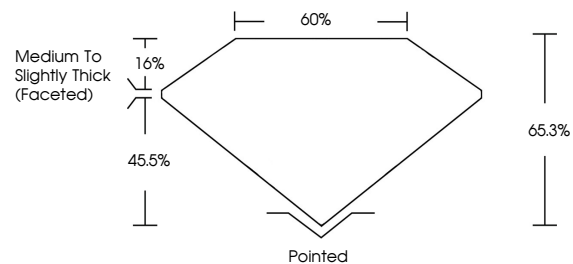

GRADING RESULTS

Carat Weight **1.06 CARAT**
Color Grade **I**
Clarity Grade **VVS 1**
Cut Grade **EXCELLENT**

ADDITIONAL GRADING INFORMATION

Polish **EXCELLENT**
Symmetry **EXCELLENT**
Fluorescence **NONE**
Inscription(s) **(IGI) 784626865**

IGI

March 27, 2026
IGI Report No 784626865
PEAR BRILLIANT
8.87 X 5.50 X 3.59 MM
1.06 CARAT
I
VVS 1
EXCELLENT
65.3%
60%
Medium To Slightly Thick (Faceted)
Pointed
EXCELLENT
EXCELLENT
NONE
(IGI) 784626865

DIAMOND REPORT

March 27, 2026
IGI Report Number **784626865**
Description **NATURAL DIAMOND**
Shape and Cutting Style **PEAR BRILLIANT**
Measurements **8.87 X 5.50 X 3.59 MM**

GRADING RESULTS

Carat Weight **1.06 CARAT**
Color Grade **I**
Clarity Grade **VVS 1**
Cut Grade **EXCELLENT**

ADDITIONAL GRADING INFORMATION

Polish **EXCELLENT**
Symmetry **EXCELLENT**
Fluorescence **NONE**
Inscription(s) **(IGI) 784626865**

PROPORTIONS

Sample Image Used

CLARITY CHARACTERISTICS

KEY TO SYMBOLS

Red symbols indicate internal characteristics.
Green symbols indicate external characteristics.