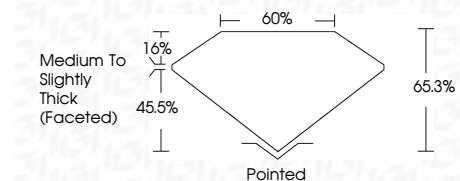

ELECTRONIC COPY

784626865
Report verification at igi.org

March 27, 2026
IGI Report Number **784626865**
Description **NATURAL DIAMOND**
Shape and Cutting Style **PEAR BRILLIANT**
Measurements **8.87 X 5.50 X 3.59 MM**

GRADING RESULTS

Carat Weight **1.06 CARAT**
Color Grade **I**
Clarity Grade **VVS 1**
Cut Grade **EXCELLENT**

ADDITIONAL GRADING INFORMATION

Polish **EXCELLENT**
Symmetry **EXCELLENT**
Fluorescence **NONE**
Inscription(s) **(IGI) 784626865**

IGI

March 27, 2026
IGI Report No 784626865
PEAR BRILLIANT
8.87 X 5.50 X 3.59 MM
1.06 CARAT
I
VVS 1
EXCELLENT
65.3%
60%
Medium To Slightly Thick (Faceted)
Pointed
EXCELLENT
EXCELLENT
NONE
(IGI) 784626865

DIAMOND REPORT

March 27, 2026
IGI Report Number **784626865**
Description **NATURAL DIAMOND**
Shape and Cutting Style **PEAR BRILLIANT**
Measurements **8.87 X 5.50 X 3.59 MM**

GRADING RESULTS

Carat Weight **1.06 CARAT**
Color Grade **I**
Clarity Grade **VVS 1**
Cut Grade **EXCELLENT**