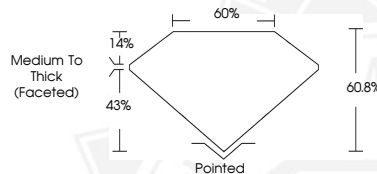

May 14, 2026

IGI Report Number **784625927**

PEAR BRILLIANT

NATURAL DIAMOND

8.23 X 4.92 X 2.99 MM

Carat Weight **0.70 CARAT**

Color Grade **F**

Clarity Grade **VS 1**

Cut Grade **VERY GOOD**

Polish **EXCELLENT**

Symmetry **EXCELLENT**

Fluorescence **NONE**

Inscription(s) **IGI 784625927**