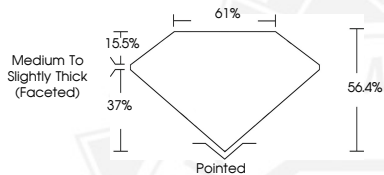

May 7, 2026
IGI Report Number **784625876**
PEAR BRILLIANT
NATURAL DIAMOND
8.83 X 5.30 X 2.99 MM
Carat Weight **0.90 CARAT**
Color Grade **H**
Clarity Grade **VS 1**
Cut Grade **VERY GOOD**
Polish **EXCELLENT**
Symmetry **EXCELLENT**
Fluorescence **NONE**
Inscription(s) **IGI 784625876**

May 7, 2026
IGI Report Number **784625876**
PEAR BRILLIANT
NATURAL DIAMOND
8.83 X 5.30 X 2.99 MM
Carat Weight **0.90 CARAT**
Color Grade **H**
Clarity Grade **VS 1**
Cut Grade **VERY GOOD**
Polish **EXCELLENT**
Symmetry **EXCELLENT**
Fluorescence **NONE**
Inscription(s) **IGI 784625876**