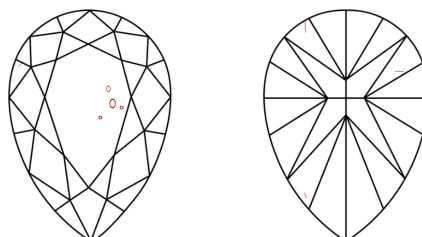

CLARITY CHARACTERISTICS

KEY TO SYMBOLS

Red symbols indicate internal characteristics.
Green symbols indicate external characteristics.

COLOR

D - F	G - J	K - M	N - R	S - Z	FANCY
Colorless	Near Colorless	Slightly Tinted	Very Light Color	Light Color	

CLARITY

FL	IF	VVS¹⁻²	VS¹⁻²	SI¹⁻²	I¹⁻³
Flawless	Internally Flawless	Very Very Slightly Included	Very Slightly Included	Slightly Included	Included