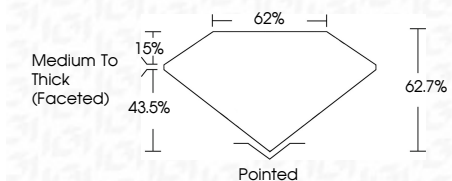

ELECTRONIC COPY

784613856
Report verification at igi.org

March 26, 2026
IGI Report Number **784613856**
Description **NATURAL DIAMOND**
Shape and Cutting Style **PEAR BRILLIANT**
Measurements **13.52 X 8.77 X 5.50 MM**

GRADING RESULTS

Carat Weight **4.01 CARATS**
Color Grade **I**
Clarity Grade **SI 1**
Cut Grade **VERY GOOD**

Sample Image Used

ADDITIONAL GRADING INFORMATION

Polish **EXCELLENT**
Symmetry **EXCELLENT**
Fluorescence **NONE**
Inscription(s) **IGI 784613856**

IGI

March 26, 2026
IGI Report No 784613856
PEAR BRILLIANT
13.52 X 8.77 X 5.50 MM
4.01 CARATS
I
VERY GOOD
SI 1
62.7%
62%
Medium To Thick (Faceted)
Pointed
EXCELLENT
EXCELLENT
NONE
IGI 784613856

DIAMOND REPORT

March 26, 2026
IGI Report Number **784613856**
Description **NATURAL DIAMOND**
Shape and Cutting Style **PEAR BRILLIANT**
Measurements **13.52 X 8.77 X 5.50 MM**

GRADING RESULTS

Carat Weight **4.01 CARATS**
Color Grade **I**
Clarity Grade **SI 1**
Cut Grade **VERY GOOD**