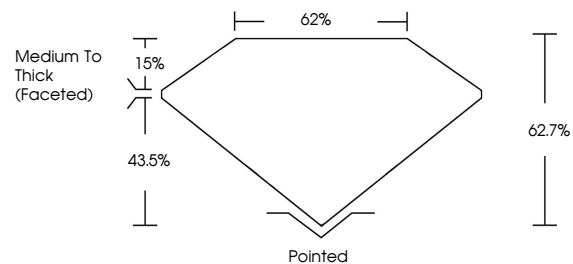

GRADING RESULTS

Carat Weight **4.01 CARATS**
Color Grade **I**
Clarity Grade **SI 1**
Cut Grade **VERY GOOD**

Sample Image Used

ADDITIONAL GRADING INFORMATION

Polish **EXCELLENT**
Symmetry **EXCELLENT**
Fluorescence **NONE**
Inscription(s) **IGI 784613856**

IGI

March 26, 2026
IGI Report No 784613856
PEAR BRILLIANT
13.52 X 8.77 X 5.50 MM
4.01 CARATS
I
VERY GOOD
SI 1
62.7%
62%
Medium To Thick (Faceted)
Pointed
EXCELLENT
EXCELLENT
NONE
IGI 784613856

DIAMOND REPORT

March 26, 2026
IGI Report Number **784613856**
Description **NATURAL DIAMOND**
Shape and Cutting Style **PEAR BRILLIANT**
Measurements **13.52 X 8.77 X 5.50 MM**

GRADING RESULTS

Carat Weight **4.01 CARATS**
Color Grade **I**
Clarity Grade **SI 1**
Cut Grade **VERY GOOD**

ADDITIONAL GRADING INFORMATION

Polish **EXCELLENT**
Symmetry **EXCELLENT**
Fluorescence **NONE**
Inscription(s) **IGI 784613856**

PROPORTIONS

CLARITY CHARACTERISTICS

KEY TO SYMBOLS

Red symbols indicate internal characteristics.
Green symbols indicate external characteristics.