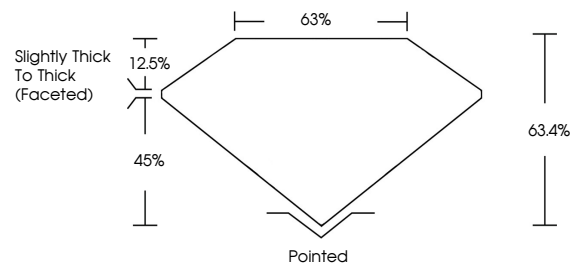

GRADING RESULTS

Carat Weight **4.01 CARATS**
Color Grade **K**
Clarity Grade **SI 1**
Cut Grade **VERY GOOD**

ADDITIONAL GRADING INFORMATION

Polish **EXCELLENT**
Symmetry **EXCELLENT**
Fluorescence **NONE**
Inscription(s) **(IGI) 783627461**

IGI

March 25, 2026
IGI Report No 783627461
PEAR BRILLIANT
13.84 X 8.65 X 5.48 MM
4.01 CARATS
K
SI 1
VERY GOOD
68.4%
68%
Slightly Thick To Thick (Faceted)
Pointed
EXCELLENT
EXCELLENT
NONE
(IGI) 783627461

DIAMOND REPORT

March 25, 2026
IGI Report Number **783627461**
Description **NATURAL DIAMOND**
Shape and Cutting Style **PEAR BRILLIANT**
Measurements **13.84 X 8.65 X 5.48 MM**

GRADING RESULTS

Carat Weight **4.01 CARATS**
Color Grade **K**
Clarity Grade **SI 1**
Cut Grade **VERY GOOD**

ADDITIONAL GRADING INFORMATION

Polish **EXCELLENT**
Symmetry **EXCELLENT**
Fluorescence **NONE**
Inscription(s) **(IGI) 783627461**

PROPORTIONS

Sample Image Used

CLARITY CHARACTERISTICS

KEY TO SYMBOLS

Red symbols indicate internal characteristics.
Green symbols indicate external characteristics.