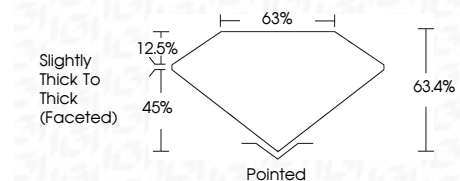

ELECTRONIC COPY

783627461
Report verification at igi.org

March 25, 2026
IGI Report Number **783627461**
Description **NATURAL DIAMOND**
Shape and Cutting Style **PEAR BRILLIANT**
Measurements **13.84 X 8.65 X 5.48 MM**

GRADING RESULTS

Carat Weight **4.01 CARATS**
Color Grade **K**
Clarity Grade **SI 1**
Cut Grade **VERY GOOD**

ADDITIONAL GRADING INFORMATION

Polish **EXCELLENT**
Symmetry **EXCELLENT**
Fluorescence **NONE**
Inscription(s) **(IGI) 783627461**

IGI

March 25, 2026
IGI Report No 783627461
PEAR BRILLIANT
13.84 X 8.65 X 5.48 MM
4.01 CARATS
K
SI 1
VERY GOOD
68.4%
68%
Slightly Thick To Thick (Faceted)
Pointed
EXCELLENT
EXCELLENT
NONE
(IGI) 783627461

DIAMOND REPORT

March 25, 2026
IGI Report Number **783627461**
Description **NATURAL DIAMOND**
Shape and Cutting Style **PEAR BRILLIANT**
Measurements **13.84 X 8.65 X 5.48 MM**

GRADING RESULTS

Carat Weight **4.01 CARATS**
Color Grade **K**
Clarity Grade **SI 1**
Cut Grade **VERY GOOD**