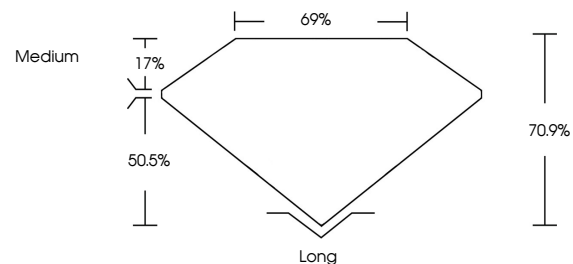

GRADING RESULTS

Carat Weight **1.01 CARAT**
Color Grade **G**
Clarity Grade **VS 1**
Cut Grade **VERY GOOD**

ADDITIONAL GRADING INFORMATION

Polish **EXCELLENT**
Symmetry **EXCELLENT**
Fluorescence **NONE**
Inscription(s) **(IGI) 783612591**

IGI

April 7, 2026
IGI Report No 783612591
EMERALD CUT
6.46 X 4.74 X 3.36 MM
1.01 CARAT
Color Grade **G**
Clarity Grade **VS 1**
Cut Grade **VERY GOOD**
Depth **70.9%**
Table **69%**
Girdle **Medium**
Culet **Long**
Polish **EXCELLENT**
Symmetry **EXCELLENT**
Fluorescence **NONE**
Inscriptions(s) **(IGI) 783612591**

DIAMOND REPORT

April 7, 2026
IGI Report Number **783612591**
Description **NATURAL DIAMOND**
Shape and Cutting Style **EMERALD CUT**
Measurements **6.46 X 4.74 X 3.36 MM**

GRADING RESULTS

Carat Weight **1.01 CARAT**
Color Grade **G**
Clarity Grade **VS 1**
Cut Grade **VERY GOOD**

ADDITIONAL GRADING INFORMATION

Polish **EXCELLENT**
Symmetry **EXCELLENT**
Fluorescence **NONE**
Inscription(s) **(IGI) 783612591**

PROPORTIONS

Sample Image Used

CLARITY CHARACTERISTICS

KEY TO SYMBOLS

Red symbols indicate internal characteristics.
Green symbols indicate external characteristics.