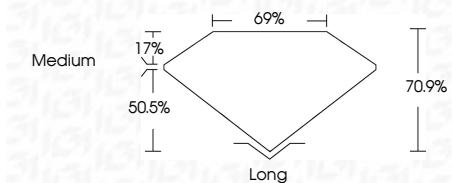

ELECTRONIC COPY

783612591
Report verification at igi.org

April 7, 2026
IGI Report Number **783612591**
Description **NATURAL DIAMOND**
Shape and Cutting Style **EMERALD CUT**
Measurements **6.46 X 4.74 X 3.36 MM**

GRADING RESULTS

Carat Weight **1.01 CARAT**
Color Grade **G**
Clarity Grade **VS 1**
Cut Grade **VERY GOOD**

ADDITIONAL GRADING INFORMATION

Polish **EXCELLENT**
Symmetry **EXCELLENT**
Fluorescence **NONE**
Inscription(s) **(IGI) 783612591**

IGI

April 7, 2026
IGI Report No 783612591
EMERALD CUT
6.46 X 4.74 X 3.36 MM
1.01 CARAT
Color Grade **G**
Clarity Grade **VS 1**
Cut Grade **VERY GOOD**
Depth **70.9%**
Table **69%**
Girdle **Medium**
Culet **Long**
Polish **EXCELLENT**
Symmetry **EXCELLENT**
Fluorescence **NONE**
Inscriptions(s) **(IGI) 783612591**

DIAMOND REPORT

April 7, 2026
IGI Report Number **783612591**
Description **NATURAL DIAMOND**
Shape and Cutting Style **EMERALD CUT**
Measurements **6.46 X 4.74 X 3.36 MM**

GRADING RESULTS

Carat Weight **1.01 CARAT**
Color Grade **G**
Clarity Grade **VS 1**
Cut Grade **VERY GOOD**