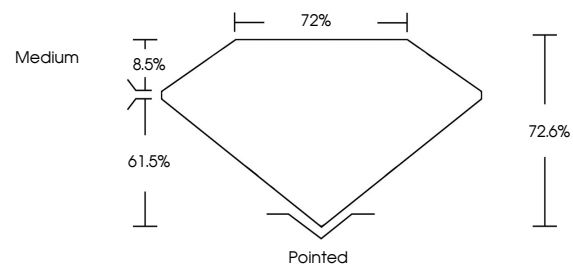

GRADING RESULTS

Carat Weight **1.01 CARAT**
Color Grade **H**
Clarity Grade **VVS 2**
Cut Grade **EXCELLENT**

ADDITIONAL GRADING INFORMATION

Polish **EXCELLENT**
Symmetry **EXCELLENT**
Fluorescence **NONE**
Inscription(s) **IGI 783612587**

April 7, 2026
IGI Report No. 783612587
PRINCESS CUT
5.57 X 5.47 X 3.97 MM
1.01 CARAT
H
VVS 2
EXCELLENT
72.6%
72%
Medium
Pointed
EXCELLENT
EXCELLENT
NONE
IGI 783612587

DIAMOND REPORT

April 7, 2026
IGI Report Number **783612587**
Description **NATURAL DIAMOND**
Shape and Cutting Style **PRINCESS CUT**
Measurements **5.57 X 5.47 X 3.97 MM**

PROPORTIONS

Sample Image Used

CLARITY CHARACTERISTICS

KEY TO SYMBOLS

Red symbols indicate internal characteristics.
Green symbols indicate external characteristics.

COLOR

D - F	G - J	K - M	N - R	S - Z	FANCY
Colorless	Near Colorless	Slightly Tinted	Very Light Color	Light Color	