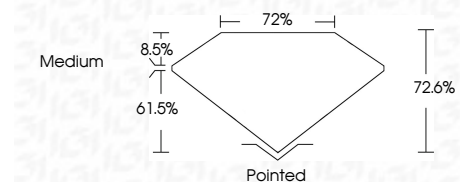

ELECTRONIC COPY

783612587
Report verification at igi.org

April 7, 2026
IGI Report Number **783612587**
Description **NATURAL DIAMOND**
Shape and Cutting Style **PRINCESS CUT**
Measurements **5.57 X 5.47 X 3.97 MM**

GRADING RESULTS

Carat Weight **1.01 CARAT**
Color Grade **H**
Clarity Grade **VVS 2**
Cut Grade **EXCELLENT**

ADDITIONAL GRADING INFORMATION

Polish **EXCELLENT**
Symmetry **EXCELLENT**
Fluorescence **NONE**
Inscription(s) **IGI 783612587**

April 7, 2026
IGI Report No. 783612587
PRINCESS CUT
5.57 X 5.47 X 3.97 MM
1.01 CARAT
H
VVS 2
EXCELLENT
72.6%
72%
Medium
Pointed
EXCELLENT
EXCELLENT
NONE
IGI 783612587

DIAMOND REPORT

April 7, 2026
IGI Report Number **783612587**
Description **NATURAL DIAMOND**
Shape and Cutting Style **PRINCESS CUT**
Measurements **5.57 X 5.47 X 3.97 MM**