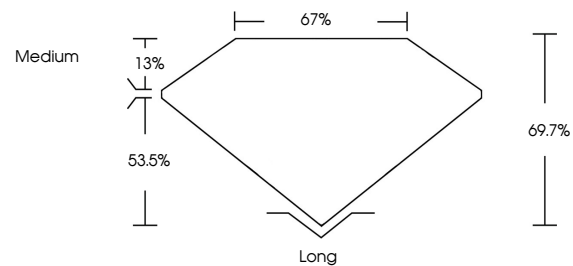

GRADING RESULTS

Carat Weight **1.01 CARAT**
Color Grade **I**
Clarity Grade **VVS 1**
Cut Grade **VERY GOOD**

ADDITIONAL GRADING INFORMATION

Polish **EXCELLENT**
Symmetry **EXCELLENT**
Fluorescence **NONE**
Inscription(s) **(IGI) 783612564**

IGI

April 8, 2026
IGI Report No 783612564
EMERALD CUT
6.63 X 4.76 X 3.32 MM
1.01 CARAT
I
Color Grade
VVS 1
VERY GOOD
69.7%
67%
Medium
Long
EXCELLENT
EXCELLENT
NONE
(IGI) 783612564

DIAMOND REPORT

April 8, 2026
IGI Report Number **783612564**
Description **NATURAL DIAMOND**
Shape and Cutting Style **EMERALD CUT**
Measurements **6.63 X 4.76 X 3.32 MM**

PROPORTIONS

Sample Image Used

CLARITY CHARACTERISTICS

KEY TO SYMBOLS

Red symbols indicate internal characteristics.
Green symbols indicate external characteristics.

COLOR

D - F	G - J	K - M	N - R	S - Z	FANCY
Colorless	Near Colorless	Slightly Tinted	Very Light Color	Light Color	