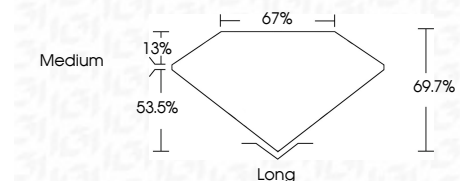

ELECTRONIC COPY

783612564
Report verification at igi.org

April 8, 2026
IGI Report Number **783612564**
Description **NATURAL DIAMOND**
Shape and Cutting Style **EMERALD CUT**
Measurements **6.63 X 4.76 X 3.32 MM**

GRADING RESULTS

Carat Weight **1.01 CARAT**
Color Grade **I**
Clarity Grade **VVS 1**
Cut Grade **VERY GOOD**

ADDITIONAL GRADING INFORMATION

Polish **EXCELLENT**
Symmetry **EXCELLENT**
Fluorescence **NONE**
Inscription(s) **(IGI) 783612564**

IGI

April 8, 2026
IGI Report No 783612564
EMERALD CUT
6.63 X 4.76 X 3.32 MM
1.01 CARAT
I
Color Grade
VVS 1
VERY GOOD
69.7%
67%
Medium
Long
EXCELLENT
EXCELLENT
NONE
(IGI) 783612564

DIAMOND REPORT

April 8, 2026
IGI Report Number **783612564**
Description **NATURAL DIAMOND**
Shape and Cutting Style **EMERALD CUT**
Measurements **6.63 X 4.76 X 3.32 MM**