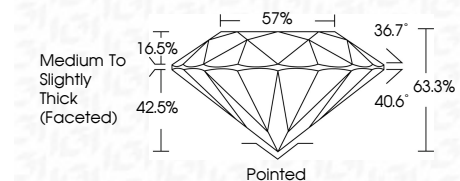

**ELECTRONIC COPY**

783612499  
Report verification at [igi.org](http://igi.org)

April 2, 2026  
IGI Report Number **783612499**  
Description **NATURAL DIAMOND**  
Shape and Cutting Style **ROUND BRILLIANT**  
Measurements **6.38 - 6.42 X 4.05 MM**

**GRADING RESULTS**

Carat Weight **1.05 CARAT**  
Color Grade **K**  
Clarity Grade **VVS 1**  
Cut Grade **EXCELLENT**

**ADDITIONAL GRADING INFORMATION**

Polish **EXCELLENT**  
Symmetry **EXCELLENT**  
Fluorescence **VERY SLIGHT**  
Inscription(s) **IGI 783612499**

**DIAMOND REPORT**

April 2, 2026  
IGI Report Number **783612499**  
Description **NATURAL DIAMOND**  
Shape and Cutting Style **ROUND BRILLIANT**  
Measurements **6.38 - 6.42 X 4.05 MM**

**GRADING RESULTS**

Carat Weight **1.05 CARAT**  
Color Grade **K**  
Clarity Grade **VVS 1**  
Cut Grade **EXCELLENT**

**ADDITIONAL GRADING INFORMATION**

Polish **EXCELLENT**  
Symmetry **EXCELLENT**  
Fluorescence **VERY SLIGHT**  
Inscription(s) **IGI 783612499**