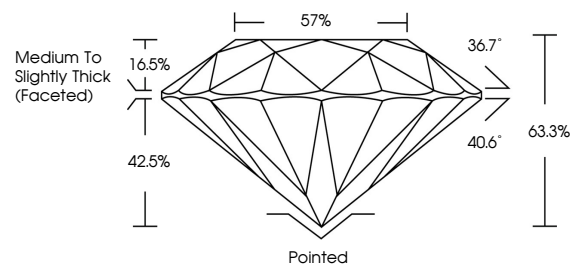

**GRADING RESULTS**

Carat Weight **1.05 CARAT**  
Color Grade **K**  
Clarity Grade **VVS 1**  
Cut Grade **EXCELLENT**

**ADDITIONAL GRADING INFORMATION**

Polish **EXCELLENT**  
Symmetry **EXCELLENT**  
Fluorescence **VERY SLIGHT**  
Inscription(s) **IGI 783612499**

**DIAMOND REPORT**

April 2, 2026  
IGI Report Number **783612499**  
Description **NATURAL DIAMOND**  
Shape and Cutting Style **ROUND BRILLIANT**  
Measurements **6.38 - 6.42 X 4.05 MM**

**GRADING RESULTS**

Carat Weight **1.05 CARAT**  
Color Grade **K**  
Clarity Grade **VVS 1**  
Cut Grade **EXCELLENT**

**ADDITIONAL GRADING INFORMATION**

Polish **EXCELLENT**  
Symmetry **EXCELLENT**  
Fluorescence **VERY SLIGHT**  
Inscription(s) **IGI 783612499**

**PROPORTIONS**

Sample Image Used

**CLARITY CHARACTERISTICS**

**KEY TO SYMBOLS**

Red symbols indicate internal characteristics.  
Green symbols indicate external characteristics.

**COLOR**

| D - F     | G - J          | K - M           | N - R            | S - Z       | FANCY |
|-----------|----------------|-----------------|------------------|-------------|-------|
| Colorless | Near Colorless | Slightly Tinted | Very Light Color | Light Color |       |