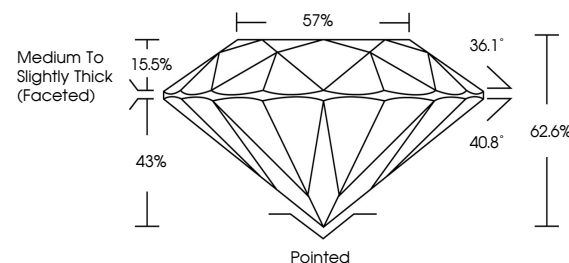

ELECTRONIC COPY

783612475
Report verification at igi.org

April 6, 2026
IGI Report Number **783612475**
Description **NATURAL DIAMOND**
Shape and Cutting Style **ROUND BRILLIANT**
Measurements **6.81 - 6.84 X 4.27 MM**

GRADING RESULTS

Carat Weight **1.24 CARAT**
Color Grade **I**
Clarity Grade **VVS 1**
Cut Grade **EXCELLENT**

ADDITIONAL GRADING INFORMATION

Polish **EXCELLENT**
Symmetry **EXCELLENT**
Fluorescence **NONE**
Inscription(s) **IGI 783612475**

IGI

April 6, 2026
IGI Report No 783612475
ROUND BRILLIANT
6.81 - 6.84 X 4.27 MM
1.24 CARAT
Color Grade **I**
Clarity Grade **VVS 1**
Cut Grade **EXCELLENT**
Depth **62.6%**
Table **57%**
Girdle **Medium To Slightly Thick (Faceted)**
Culet **Pointed**
Polish **EXCELLENT**
Symmetry **EXCELLENT**
Fluorescence **NONE**
Inscriptions(s) **IGI 783612475**

Sample Image Used

PROPORTIONS

CLARITY CHARACTERISTICS

KEY TO SYMBOLS

Red symbols indicate internal characteristics.
Green symbols indicate external characteristics.

COLOR

D - F	G - J	K - M	N - R	S - Z	FANCY
Colorless	Near Colorless	Slightly Tinted	Very Light Color	Light Color	