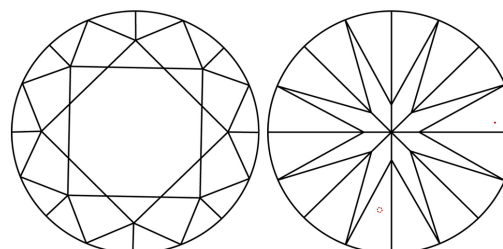

ELECTRONIC COPY

783612475
Report verification at igi.org

April 6, 2026
IGI Report Number **783612475**
Description **NATURAL DIAMOND**
Shape and Cutting Style **ROUND BRILLIANT**
Measurements **6.81 - 6.84 X 4.27 MM**

IGI

April 6, 2026
IGI Report No 783612475
ROUND BRILLIANT
6.81 - 6.84 X 4.27 MM
1.24 CARAT
Color Grade **I**
Clarity Grade **VVS 1**
Cut Grade **EXCELLENT**
Depth **62.6%**
Table **57%**
Girdle **Medium To Slightly Thick (Faceted)**
Culet **Pointed**
Polish **EXCELLENT**
Symmetry **EXCELLENT**
Fluorescence **NONE**
Inscriptions(s) **IGI 783612475**

Sample Image Used

PROPORTIONS

CLARITY CHARACTERISTICS

KEY TO SYMBOLS

Red symbols indicate internal characteristics.
Green symbols indicate external characteristics.

COLOR

D - F	G - J	K - M	N - R	S - Z	FANCY
Colorless	Near Colorless	Slightly Tinted	Very Light Color	Light Color	