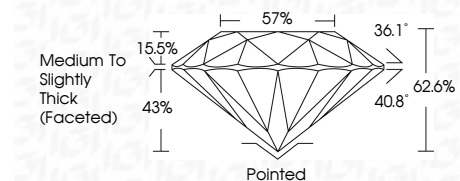

ELECTRONIC COPY

783612475
Report verification at igi.org

April 6, 2026
IGI Report Number **783612475**
Description **NATURAL DIAMOND**
Shape and Cutting Style **ROUND BRILLIANT**
Measurements **6.81 - 6.84 X 4.27 MM**

GRADING RESULTS

Carat Weight **1.24 CARAT**
Color Grade **I**
Clarity Grade **VVS 1**
Cut Grade **EXCELLENT**

ADDITIONAL GRADING INFORMATION

Polish **EXCELLENT**
Symmetry **EXCELLENT**
Fluorescence **NONE**
Inscription(s) **IGI 783612475**

IGI

April 6, 2026
IGI Report No 783612475
ROUND BRILLIANT
6.81 - 6.84 X 4.27 MM
1.24 CARAT
Color Grade **I**
Clarity Grade **VVS 1**
Cut Grade **EXCELLENT**
Depth **62.6%**
Table **57%**
Girdle **Medium To Slightly Thick (Faceted)**
Culet **Pointed**
Polish **EXCELLENT**
Symmetry **EXCELLENT**
Fluorescence **NONE**
Inscriptions(s) **IGI 783612475**

Sample Image Used

PROPORTIONS

CLARITY CHARACTERISTICS

KEY TO SYMBOLS

Red symbols indicate internal characteristics.
Green symbols indicate external characteristics.

COLOR

D - F	G - J	K - M	N - R	S - Z	FANCY
Colorless	Near Colorless	Slightly Tinted	Very Light Color	Light Color	