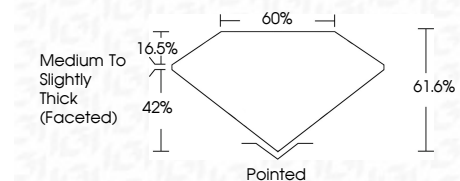

GRADING RESULTS

Carat Weight **1.01 CARAT**
Color Grade **I**
Clarity Grade **SI 1**
Cut Grade **VERY GOOD**

ADDITIONAL GRADING INFORMATION

Polish **EXCELLENT**
Symmetry **EXCELLENT**
Fluorescence **VERY SLIGHT**
Inscription(s) **783612422**

PROPORTIONS

Sample Image Used

CLARITY CHARACTERISTICS

KEY TO SYMBOLS

Red symbols indicate internal characteristics.
Green symbols indicate external characteristics.

COLOR

D - F	G - J	K - M	N - R	S - Z	FANCY
Colorless	Near Colorless	Slightly Tinted	Very Light Color	Light Color	

CLARITY

FL	IF	VVS ¹⁻²	VS ¹⁻²	SI ¹⁻²	I ¹⁻³
Flawless	Internally Flawless	Very Very Slightly Included	Very Slightly Included	Slightly Included	Included

March 28, 2026
IGI Report Number **783612422**
Description **NATURAL DIAMOND**
Shape and Cutting Style **PEAR BRILLIANT**
Measurements **8.89 X 5.54 X 3.41 MM**
GRADING RESULTS
Carat Weight **1.01 CARAT**
Color Grade **I**
Clarity Grade **SI 1**
Cut Grade **VERY GOOD**