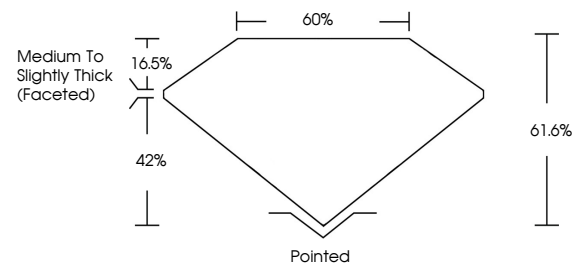

ELECTRONIC COPY

783612422
Report verification at igi.org

DIAMOND REPORT

March 28, 2026
IGI Report Number **783612422**
Description **NATURAL DIAMOND**
Shape and Cutting Style **PEAR BRILLIANT**
Measurements **8.89 X 5.54 X 3.41 MM**

GRADING RESULTS

Carat Weight **1.01 CARAT**
Color Grade **I**
Clarity Grade **SI 1**
Cut Grade **VERY GOOD**

ADDITIONAL GRADING INFORMATION

Polish **EXCELLENT**
Symmetry **EXCELLENT**
Fluorescence **VERY SLIGHT**
Inscription(s) **783612422**

PROPORTIONS

Sample Image Used

CLARITY CHARACTERISTICS

KEY TO SYMBOLS

Red symbols indicate internal characteristics.
Green symbols indicate external characteristics.

COLOR

D - F	G - J	K - M	N - R	S - Z	FANCY
Colorless	Near Colorless	Slightly Tinted	Very Light Color	Light Color	

CLARITY

FL	IF	VVS ¹⁻²	VS ¹⁻²	SI ¹⁻²	I ¹⁻³
Flawless	Internally Flawless	Very Very Slightly Included	Very Slightly Included	Slightly Included	Included

March 28, 2026
IGI Report Number **783612422**
Description **NATURAL DIAMOND**
Shape and Cutting Style **PEAR BRILLIANT**
Measurements **8.89 X 5.54 X 3.41 MM**
GRADING RESULTS
Carat Weight **1.01 CARAT**
Color Grade **I**
Clarity Grade **SI 1**
Cut Grade **VERY GOOD**