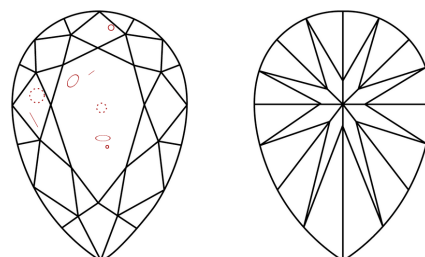

ELECTRONIC COPY

783612422
Report verification at igi.org

DIAMOND REPORT

March 28, 2026
IGI Report Number **783612422**
Description **NATURAL DIAMOND**
Shape and Cutting Style **PEAR BRILLIANT**
Measurements **8.89 X 5.54 X 3.41 MM**

GRADING RESULTS

Carat Weight **1.01 CARAT**
Color Grade **I**
Clarity Grade **SI 1**
Cut Grade **VERY GOOD**

ADDITIONAL GRADING INFORMATION

Polish **EXCELLENT**
Symmetry **EXCELLENT**
Fluorescence **VERY SLIGHT**
Inscription(s) **783612422**

PROPORTIONS

Sample Image Used

CLARITY CHARACTERISTICS

KEY TO SYMBOLS

Red symbols indicate internal characteristics.
Green symbols indicate external characteristics.

COLOR

D - F	G - J	K - M	N - R	S - Z	FANCY
Colorless	Near Colorless	Slightly Tinted	Very Light Color	Light Color	

CLARITY

FL	IF	VVS ¹⁻²	VS ¹⁻²	SI ¹⁻²	I ¹⁻³
Flawless	Internally Flawless	Very Very Slightly Included	Very Slightly Included	Slightly Included	Included

March 28, 2026
IGI Report Number **783612422**
Description **NATURAL DIAMOND**
Shape and Cutting Style **PEAR BRILLIANT**
Measurements **8.89 X 5.54 X 3.41 MM**
GRADING RESULTS
Carat Weight **1.01 CARAT**
Color Grade **I**
Clarity Grade **SI 1**
Cut Grade **VERY GOOD**