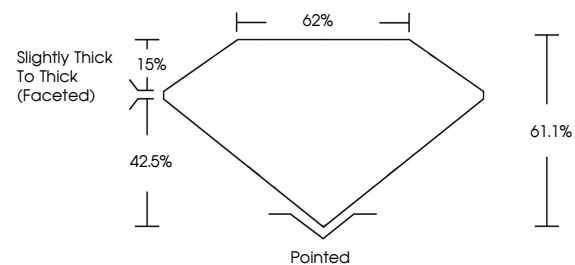

GRADING RESULTS

Carat Weight **1.20 CARAT**
Color Grade **I**
Clarity Grade **SI 1**
Cut Grade **VERY GOOD**

ADDITIONAL GRADING INFORMATION

Polish **EXCELLENT**
Symmetry **EXCELLENT**
Fluorescence **SLIGHT**
Inscription(s) **(IGI) 783612421**

IGI

March 28, 2026
IGI Report No 783612421
PEAR BRILLIANT
9.28 X 5.92 X 3.62 MM
1.20 CARAT
I
SI 1
VERY GOOD
61.1%
62%
Slightly Thick To Thick (Faceted)
Pointed
EXCELLENT
EXCELLENT
SLIGHT
(IGI) 783612421

DIAMOND REPORT

March 28, 2026
IGI Report Number **783612421**
Description **NATURAL DIAMOND**
Shape and Cutting Style **PEAR BRILLIANT**
Measurements **9.28 X 5.92 X 3.62 MM**

GRADING RESULTS

Carat Weight **1.20 CARAT**
Color Grade **I**
Clarity Grade **SI 1**
Cut Grade **VERY GOOD**

ADDITIONAL GRADING INFORMATION

Polish **EXCELLENT**
Symmetry **EXCELLENT**
Fluorescence **SLIGHT**
Inscription(s) **(IGI) 783612421**

PROPORTIONS

Sample Image Used

CLARITY CHARACTERISTICS

KEY TO SYMBOLS

Red symbols indicate internal characteristics.
Green symbols indicate external characteristics.