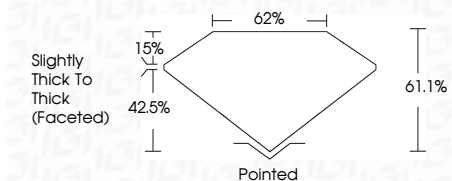

ELECTRONIC COPY

783612421
Report verification at igi.org

March 28, 2026
IGI Report Number **783612421**
Description **NATURAL DIAMOND**
Shape and Cutting Style **PEAR BRILLIANT**
Measurements **9.28 X 5.92 X 3.62 MM**

GRADING RESULTS

Carat Weight **1.20 CARAT**
Color Grade **I**
Clarity Grade **SI 1**
Cut Grade **VERY GOOD**

ADDITIONAL GRADING INFORMATION

Polish **EXCELLENT**
Symmetry **EXCELLENT**
Fluorescence **SLIGHT**
Inscription(s) **(IGI) 783612421**

IGI

March 28, 2026
IGI Report No 783612421
PEAR BRILLIANT
9.28 X 5.92 X 3.62 MM
1.20 CARAT
I
SI 1
VERY GOOD
61.1%
62%
Slightly Thick To Thick (Faceted)
Pointed
EXCELLENT
EXCELLENT
SLIGHT
(IGI) 783612421

DIAMOND REPORT

March 28, 2026
IGI Report Number **783612421**
Description **NATURAL DIAMOND**
Shape and Cutting Style **PEAR BRILLIANT**
Measurements **9.28 X 5.92 X 3.62 MM**

GRADING RESULTS

Carat Weight **1.20 CARAT**
Color Grade **I**
Clarity Grade **SI 1**
Cut Grade **VERY GOOD**