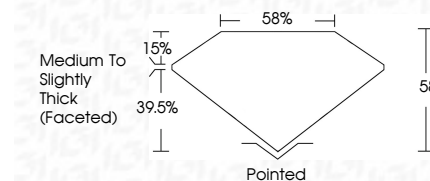

ELECTRONIC COPY

783612388
Report verification at igi.org

March 28, 2026
IGI Report Number **783612388**
Description **NATURAL DIAMOND**
Shape and Cutting Style **HEART BRILLIANT**
Measurements **6.93 X 7.92 X 4.59 MM**

GRADING RESULTS

Carat Weight **1.50 CARAT**
Color Grade **I**
Clarity Grade **SI 1**
Cut Grade **VERY GOOD**

ADDITIONAL GRADING INFORMATION

Polish **EXCELLENT**
Symmetry **EXCELLENT**
Fluorescence **NONE**
Inscription(s) **(IGI) 783612388**

IGI

March 28, 2026
IGI Report No 783612388
HEART BRILLIANT
6.93 X 7.92 X 4.59 MM
1.50 CARAT
I
SI 1
VERY GOOD
85%
85%
Medium To Slightly Thick (Faceted)
Pointed
EXCELLENT
EXCELLENT
NONE
(IGI) 783612388

DIAMOND REPORT

March 28, 2026
IGI Report Number **783612388**
Description **NATURAL DIAMOND**
Shape and Cutting Style **HEART BRILLIANT**
Measurements **6.93 X 7.92 X 4.59 MM**

GRADING RESULTS

Carat Weight **1.50 CARAT**
Color Grade **I**
Clarity Grade **SI 1**
Cut Grade **VERY GOOD**