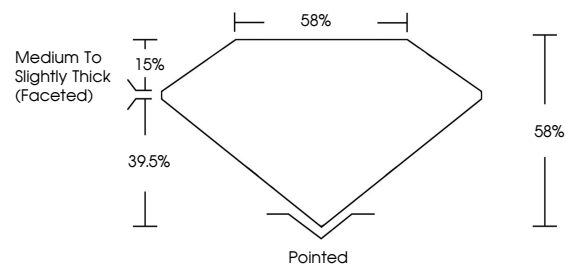

GRADING RESULTS

Carat Weight **1.50 CARAT**
Color Grade **I**
Clarity Grade **SI 1**
Cut Grade **VERY GOOD**

ADDITIONAL GRADING INFORMATION

Polish **EXCELLENT**
Symmetry **EXCELLENT**
Fluorescence **NONE**
Inscription(s) **(IGI) 783612388**

IGI

March 28, 2026
IGI Report No 783612388
HEART BRILLIANT
6.93 X 7.92 X 4.59 MM
1.50 CARAT
I
SI 1
VERY GOOD
85%
85%
Medium To Slightly Thick (Faceted)
Pointed
EXCELLENT
EXCELLENT
NONE
(IGI) 783612388

DIAMOND REPORT

March 28, 2026
IGI Report Number **783612388**
Description **NATURAL DIAMOND**
Shape and Cutting Style **HEART BRILLIANT**
Measurements **6.93 X 7.92 X 4.59 MM**

GRADING RESULTS

Carat Weight **1.50 CARAT**
Color Grade **I**
Clarity Grade **SI 1**
Cut Grade **VERY GOOD**

ADDITIONAL GRADING INFORMATION

Polish **EXCELLENT**
Symmetry **EXCELLENT**
Fluorescence **NONE**
Inscription(s) **(IGI) 783612388**

PROPORTIONS

Sample Image Used

CLARITY CHARACTERISTICS

KEY TO SYMBOLS

Red symbols indicate internal characteristics.
Green symbols indicate external characteristics.