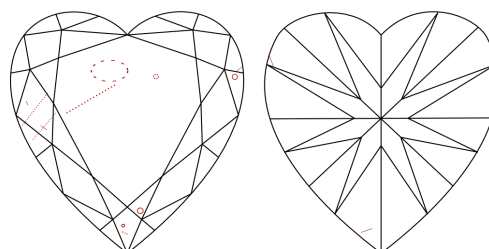

March 28, 2026
IGI Report Number **783612388**
Description **NATURAL DIAMOND**
Shape and Cutting Style **HEART BRILLIANT**
Measurements **6.93 X 7.92 X 4.59 MM**

GRADING RESULTS

Carat Weight **1.50 CARAT**
Color Grade **I**
Clarity Grade **SI 1**
Cut Grade **VERY GOOD**

ADDITIONAL GRADING INFORMATION

Polish **EXCELLENT**
Symmetry **EXCELLENT**
Fluorescence **NONE**
Inscription(s) **(IGI) 783612388**

PROPORTIONS

Sample Image Used

CLARITY CHARACTERISTICS

KEY TO SYMBOLS

Red symbols indicate internal characteristics.
Green symbols indicate external characteristics.

COLOR

D - F	G - J	K - M	N - R	S - Z	FANCY
Colorless	Near Colorless	Slightly Tinted	Very Light Color	Light Color	

CLARITY

FL	IF	VVS ¹⁻²	VS ¹⁻²	SI ¹⁻²	I ¹⁻³
Flawless	Internally Flawless	Very Very Slightly Included	Very Slightly Included	Slightly Included	Included