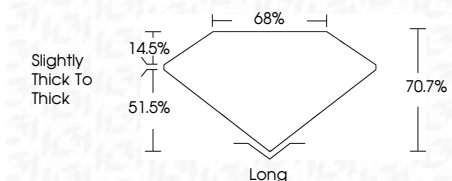

ELECTRONIC COPY

783612376
Report verification at igi.org

March 28, 2026
IGI Report Number **783612376**
Description **NATURAL DIAMOND**
Shape and Cutting Style **EMERALD CUT**
Measurements **7.35 X 5.32 X 3.76 MM**

GRADING RESULTS

Carat Weight **1.50 CARAT**
Color Grade **I**
Clarity Grade **VVS 1**
Cut Grade **VERY GOOD**

ADDITIONAL GRADING INFORMATION

Polish **EXCELLENT**
Symmetry **EXCELLENT**
Fluorescence **NONE**
Inscription(s) **(IGI) 783612376**

IGI

March 28, 2026
IGI Report No 783612376
EMERALD CUT
7.35 X 5.32 X 3.76 MM
1.50 CARAT
I
VVS 1
VERY GOOD
70.7%
68%
Slightly thick to thick
Long
EXCELLENT
EXCELLENT
NONE
(IGI) 783612376

DIAMOND REPORT

March 28, 2026
IGI Report Number **783612376**
Description **NATURAL DIAMOND**
Shape and Cutting Style **EMERALD CUT**
Measurements **7.35 X 5.32 X 3.76 MM**