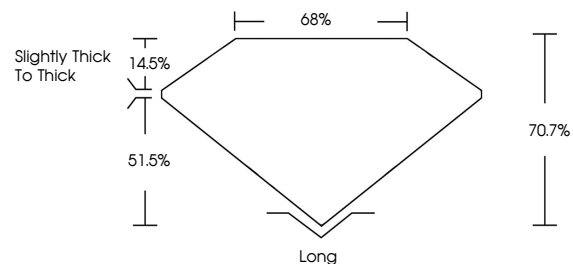

GRADING RESULTS

Carat Weight **1.50 CARAT**
Color Grade **I**
Clarity Grade **VVS 1**
Cut Grade **VERY GOOD**

ADDITIONAL GRADING INFORMATION

Polish **EXCELLENT**
Symmetry **EXCELLENT**
Fluorescence **NONE**
Inscription(s) **(IGI) 783612376**

IGI

March 28, 2026
IGI Report No 783612376
EMERALD CUT
7.35 X 5.32 X 3.76 MM
1.50 CARAT
I
VVS 1
VERY GOOD
70.7%
68%
Slightly thick to thick
Long
EXCELLENT
EXCELLENT
NONE
(IGI) 783612376

DIAMOND REPORT

March 28, 2026
IGI Report Number **783612376**
Description **NATURAL DIAMOND**
Shape and Cutting Style **EMERALD CUT**
Measurements **7.35 X 5.32 X 3.76 MM**

PROPORTIONS

Sample Image Used

CLARITY CHARACTERISTICS

KEY TO SYMBOLS

Red symbols indicate internal characteristics.
Green symbols indicate external characteristics.

COLOR

D - F	G - J	K - M	N - R	S - Z	FANCY
Colorless	Near Colorless	Slightly Tinted	Very Light Color	Light Color	