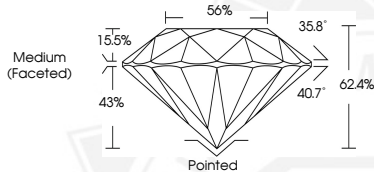

April 30, 2026

IGI Report Number 782693486

ROUND BRILLIANT

NATURAL DIAMOND

5.08 - 5.10 X 3.18 MM

0.51 CARAT

G

VVS 1

EXCELLENT

EXCELLENT

EXCELLENT

NONE

IGI 782693486

Comments: IDEAL CUT ROUND

BRILLIANT