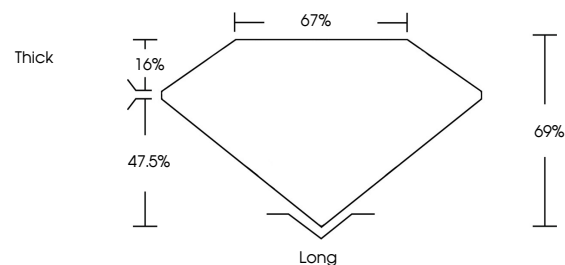

ELECTRONIC COPY

782676338
Report verification at igi.org

June 15, 2026
IGI Report Number **782676338**
Description **NATURAL DIAMOND**
Shape and Cutting Style **EMERALD CUT**
Measurements **7.40 X 5.33 X 3.68 MM**

GRADING RESULTS

Carat Weight **1.50 CARAT**
Color Grade **G**
Clarity Grade **VS 2**
Cut Grade **VERY GOOD**

ADDITIONAL GRADING INFORMATION

Polish **EXCELLENT**
Symmetry **EXCELLENT**
Fluorescence **NONE**
Inscription(s) **IGI 782676338**

DIAMOND REPORT

June 15, 2026
IGI Report Number **782676338**
Description **NATURAL DIAMOND**
Shape and Cutting Style **EMERALD CUT**
Measurements **7.40 X 5.33 X 3.68 MM**

GRADING RESULTS

Carat Weight **1.50 CARAT**
Color Grade **G**
Clarity Grade **VS 2**
Cut Grade **VERY GOOD**

ADDITIONAL GRADING INFORMATION

Polish **EXCELLENT**
Symmetry **EXCELLENT**
Fluorescence **NONE**
Inscription(s) **IGI 782676338**

PROPORTIONS

Sample Image Used

CLARITY CHARACTERISTICS

KEY TO SYMBOLS

Red symbols indicate internal characteristics.
Green symbols indicate external characteristics.