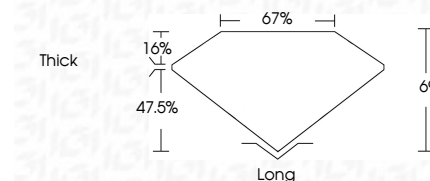

ELECTRONIC COPY

782676338
Report verification at igi.org

June 15, 2026
IGI Report Number **782676338**
Description **NATURAL DIAMOND**
Shape and Cutting Style **EMERALD CUT**
Measurements **7.40 X 5.33 X 3.68 MM**

GRADING RESULTS

Carat Weight **1.50 CARAT**
Color Grade **G**
Clarity Grade **VS 2**
Cut Grade **VERY GOOD**

ADDITIONAL GRADING INFORMATION

Polish **EXCELLENT**
Symmetry **EXCELLENT**
Fluorescence **NONE**
Inscription(s) **IGI 782676338**

June 15, 2026
IGI Report No 782676338
EMERALD CUT
1.50 CARAT
Color Grade **G**
Clarity Grade **VS 2**
Cut Grade **VERY GOOD**
Depth **69%**
Table **67%**
Girdle **67%**
Thick
Long **EXCELLENT**
Polish **EXCELLENT**
Symmetry **EXCELLENT**
Fluorescence **NONE**
Inscription(s) **IGI 782676338**

DIAMOND REPORT

June 15, 2026
IGI Report Number **782676338**
Description **NATURAL DIAMOND**
Shape and Cutting Style **EMERALD CUT**
Measurements **7.40 X 5.33 X 3.68 MM**

GRADING RESULTS

Carat Weight **1.50 CARAT**
Color Grade **G**
Clarity Grade **VS 2**
Cut Grade **VERY GOOD**