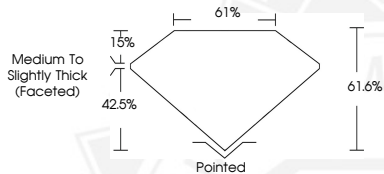

June 3, 2026
IGI Report Number **782675755**
PEAR BRILLIANT
NATURAL DIAMOND
6.66 X 4.51 X 2.78 MM
Carat Weight **0.50 CARAT**
Color Grade **E**
Clarity Grade **SI 1**
Cut Grade **EXCELLENT**
Polish **VERY GOOD**
Symmetry **VERY GOOD**
Fluorescence **SLIGHT**
Inscription(s) **IGI 782675755**

June 3, 2026
IGI Report Number **782675755**
PEAR BRILLIANT
NATURAL DIAMOND
6.66 X 4.51 X 2.78 MM
Carat Weight **0.50 CARAT**
Color Grade **E**
Clarity Grade **SI 1**
Cut Grade **EXCELLENT**
Polish **VERY GOOD**
Symmetry **VERY GOOD**
Fluorescence **SLIGHT**
Inscription(s) **IGI 782675755**