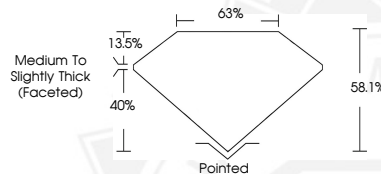

June 3, 2026

IGI Report Number 782675750

PEAR BRILLIANT

NATURAL DIAMOND

6.63 X 4.15 X 2.41 MM

Carat Weight **0.40 CARAT**
Color Grade **G**
Clarity Grade **VS 1**
Cut Grade **VERY GOOD**
Polish **EXCELLENT**
Symmetry **EXCELLENT**
Fluorescence **STRONG**
Inscription(s) **IGI 782675750**