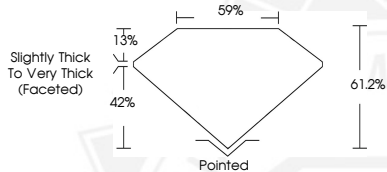

June 2, 2026
IGI Report Number **782675743**
PEAR BRILLIANT
NATURAL DIAMOND
7.03 X 4.38 X 2.68 MM
Carat Weight **0.50 CARAT**
Color Grade **D**
Clarity Grade **VS 2**
Cut Grade **VERY GOOD**
Polish **VERY GOOD**
Symmetry **VERY GOOD**
Fluorescence **NONE**
Inscription(s) **IGI 782675743**

June 2, 2026
IGI Report Number **782675743**
PEAR BRILLIANT
NATURAL DIAMOND
7.03 X 4.38 X 2.68 MM
Carat Weight **0.50 CARAT**
Color Grade **D**
Clarity Grade **VS 2**
Cut Grade **VERY GOOD**
Polish **VERY GOOD**
Symmetry **VERY GOOD**
Fluorescence **NONE**
Inscription(s) **IGI 782675743**