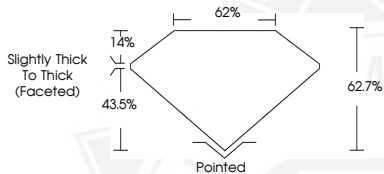

June 3, 2026
IGI Report Number **782675722**
PEAR BRILLIANT
NATURAL DIAMOND
7.27 X 4.67 X 2.93 MM
Carat Weight **0.61 CARAT**
Color Grade **J**
Clarity Grade **VS 1**
Cut Grade **VERY GOOD**
Polish **EXCELLENT**
Symmetry **VERY GOOD**
Fluorescence **NONE**
Inscription(s) **IGI 782675722**

June 3, 2026
IGI Report Number **782675722**
PEAR BRILLIANT
NATURAL DIAMOND
7.27 X 4.67 X 2.93 MM
Carat Weight **0.61 CARAT**
Color Grade **J**
Clarity Grade **VS 1**
Cut Grade **VERY GOOD**
Polish **EXCELLENT**
Symmetry **VERY GOOD**
Fluorescence **NONE**
Inscription(s) **IGI 782675722**