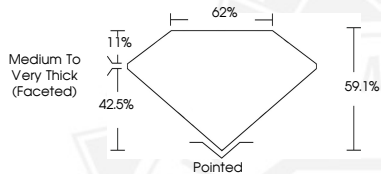

June 3, 2026

IGI Report Number **782675712**

PEAR BRILLIANT

NATURAL DIAMOND

7.91 X 5.01 X 2.96 MM

Carat Weight **0.70 CARAT**
Color Grade **F**
Clarity Grade **SI 1**
Cut Grade **VERY GOOD**
Polish **EXCELLENT**
Symmetry **VERY GOOD**
Fluorescence **NONE**
Inscription(s) **IGI 782675712**

June 3, 2026

IGI Report Number **782675712**

PEAR BRILLIANT

NATURAL DIAMOND

7.91 X 5.01 X 2.96 MM

Carat Weight **0.70 CARAT**
Color Grade **F**
Clarity Grade **SI 1**
Cut Grade **VERY GOOD**
Polish **EXCELLENT**
Symmetry **VERY GOOD**
Fluorescence **NONE**
Inscription(s) **IGI 782675712**